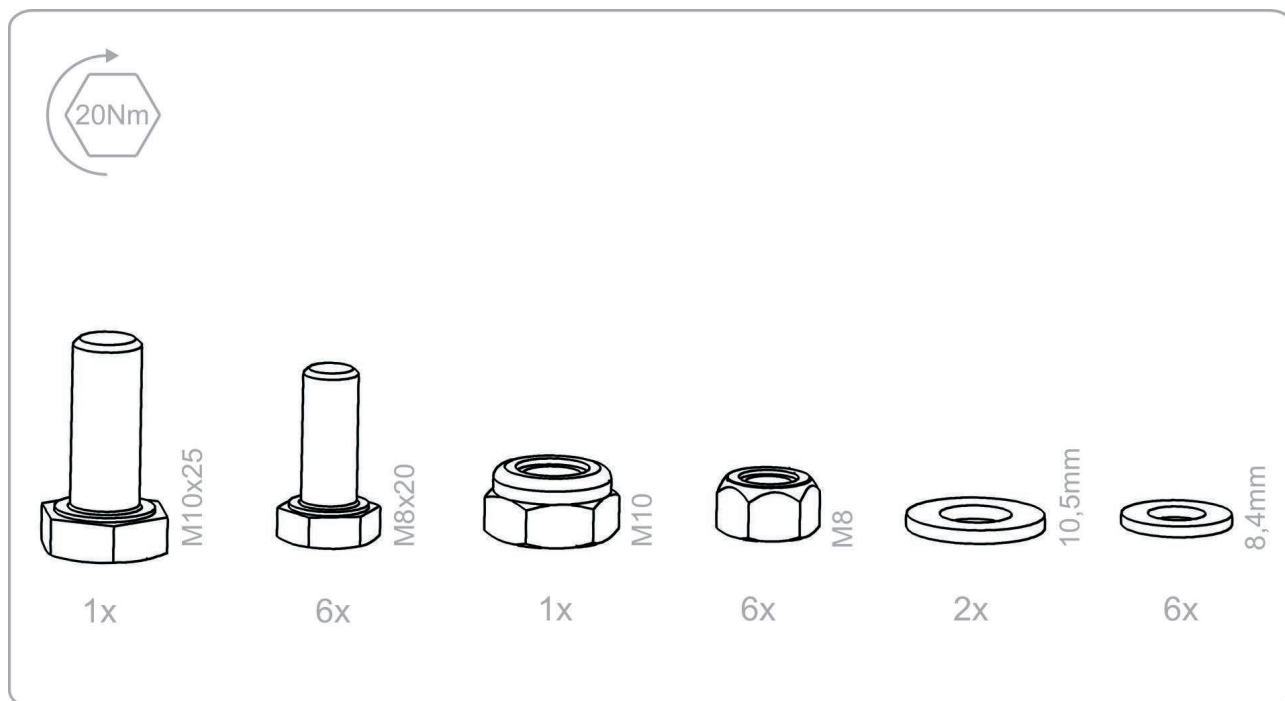

Inhalt

Parts list	3
Convert to safety-door right	4
Montage.....	5
Adjust spring mechanism.....	7

Parts list