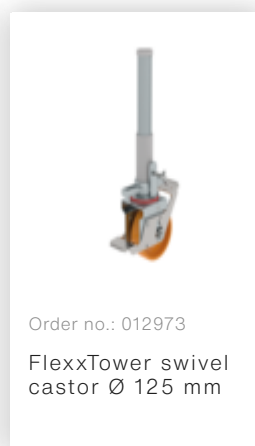

Order no.: 125121

## FlexxTower single- person scaffolding Platform height 1.10 m

### Accessories for the product family

Order no.: 012908

FlexxTower spindle foot

Order no.: 019081

Clip tray for tubes  
Ø 50 mm

Order no.: 070506

Frame extension  
can be clamped on  
Adjustment range  
max. 400 mm