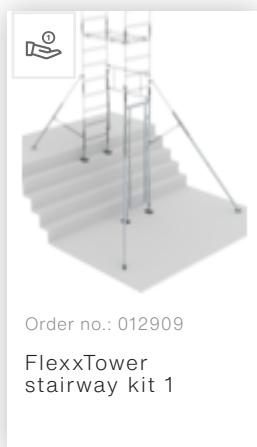

Order no.: 125121

## FlexxTower single- person scaffolding Platform height 1.10 m

### Accessories for the product family

Order no.: 012908

FlexxTower spindle foot

Order no.: 019081

Clip tray for tubes  
Ø 50 mm

Order no.: 070506

Frame extension  
can be clamped on  
Adjustment range  
max. 400 mm