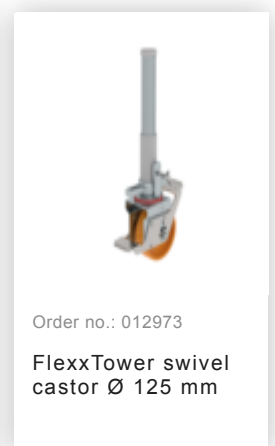

Order no.: 125121

FlexxTower single-person scaffolding Platform height 1.10 m

Accessories for the product family

Order no.: 012908

FlexxTower spindle foot

Order no.: 019081

**Clip tray for tubes
Ø 50 mm**

Order no.: 070506

**Frame extension
can be clamped on
Adjustment range
max. 400 mm**

Order no.: 027912

**Ballast weight with
hanging brackets
RAL 1021**

Order no.: 019274

**Storage tray 500 x
220 mm Clamping
range 38–51 mm**