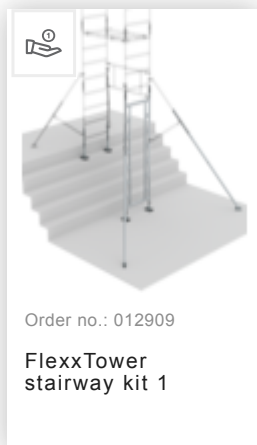

Order no.: 125121

FlexxTower single-person scaffolding Platform height 1.10 m

Accessories for the product family

Order no.: 012908

FlexxTower spindle foot

Order no.: 019081

**Clip tray for tubes
Ø 50 mm**

Order no.: 070506

**Frame extension
can be clamped on
Adjustment range
max. 400 mm**

Order no.: 027912

**Ballast weight with
hanging brackets
RAL 1021**

Order no.: 019274

**Storage tray 500 x
220 mm Clamping
range 38–51 mm**