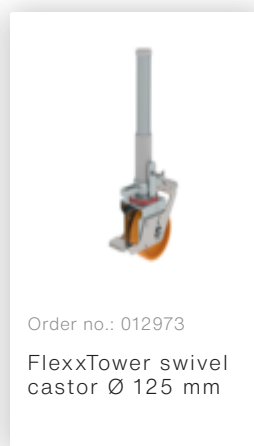

Order no.: 125132

FlexxTower SG with leading railing Platform height 2.10 m

Accessories for the product family

Order no.: 019081

Clip tray for tubes
Ø 50 mm

Order no.: 070506

Frame extension
can be clamped on
Adjustment range
max. 400 mm

Order no.: 027912

Ballast weight with
hanging brackets
RAL 1021

Order no.: 019274

Storage tray 500 x
220 mm Clamping
range 38-51 mm

Order no.: 019276

Storage tray 800 x
300 mm Clamping
range 38-51 mm

Order no.: 019176