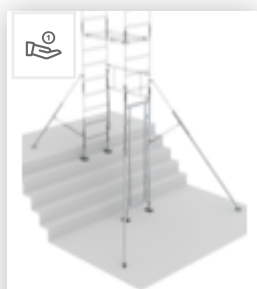

Accessories for the product family

Order no.: 012909
FlexxTower
stairway kit 1