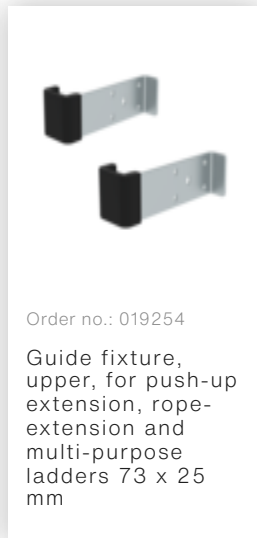

**Multi-purpose ladder, 3-
section with nivello®
stabiliser 3x7 rungs**

Accessories for this product