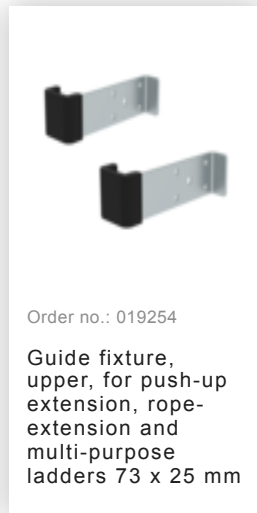

Order no.: 011107

Multi-purpose ladder, 3-
section with nivello®
stabiliser 3x7 rungs

Accessories for this product

Accessories for the product family

Order no.: 019326

Accessory package
"TRBS kit"

Order no.: 019324

Accessory package
"Secure footing"

Order no.: 019329

Accessory package
"Ergonomics"

Order no.: 019325

Accessory package
"Secure footing
outdoors"

Order no.: 019900

Hook-in platform
R13 for rung
ladders RAL 1021

Order no.: 019910

Hook-in step R13
for rung ladders

Order no.: 019634

'roll-bar' retrofit kit

Order no.: 030299

Bridging platform
kit for multi-
purpose ladder with
rungs, 3-section

Order no.: 019114

Gutter bracket
Galvanised steel

Order no.: 019219

nivello® foot plate,
electrically
conductive for
depth of side-rail
58 / 73 mm

Order no.: 019213

nivello® foot plate
for gratings 126 x
89 mm
126 x 89 mm

Order no.: 019211

nivello® foot plate
for smooth surfaces
for depth of side-
rail 58 / 73 mm