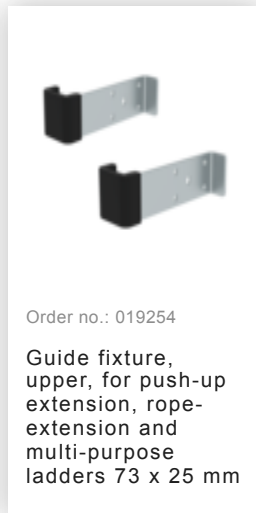

Order no.: 011107

Multi-purpose ladder, 3-
section with nivello®
stabiliser 3x7 rungs

Accessories for this product

Accessories for the product family

Order no.: 019326

Accessory package
"TRBS kit"

Order no.: 019324

Accessory package
"Secure footing"

Order no.: 019329

Accessory package
"Ergonomics"

Order no.: 019325

Accessory package
"Secure footing
outdoors"

Order no.: 019900

Hook-in platform
R13 for rung
ladders RAL 1021

Order no.: 019910

Hook-in step R13
for rung ladders

Order no.: 019634

'roll-bar' retrofit kit

Order no.: 030299

Bridging platform
kit for multi-
purpose ladder with
rungs, 3-section

Order no.: 019114

Gutter bracket
Galvanised steel

Order no.: 019219

nivello® foot plate,
electrically
conductive for
depth of side-rail
58 / 73 mm

Order no.: 019213

nivello® foot plate
for gratings 126 x
89 mm
126 x 89 mm

Order no.: 019211

nivello® foot plate
for smooth surfaces
for depth of side-
rail 58 / 73 mm