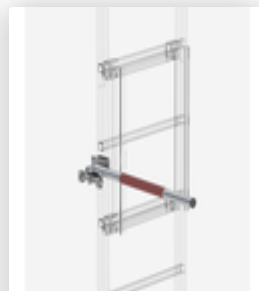

Order no.: 062968
Exit step bright aluminium
Clearance 200 mm

Order no.: 062969
Exit step bright aluminium
Clearance 250 mm

Order no.: 062970
Exit step bright aluminium
Clearance 300 mm

Order no.: 061237
Back protection hoop lateral exit
Anodised exit with mounting kit

Order no.: 061277
Back protection extension
Anodised aluminium

Order no.: 062446
Access guard emergency exit ladder 12 rungs for vertical ladders

Order no.: 063504
Safety barrier for emergency descent ladder
Exit on left