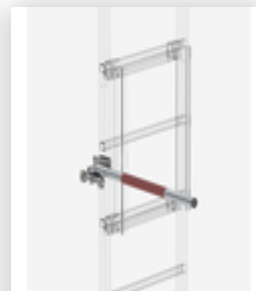

Order no.: 062968

Exit step bright aluminium
Clearance 200 mm

Order no.: 062969

Exit step bright aluminium
Clearance 250 mm

Order no.: 062970

Exit step bright aluminium
Clearance 300 mm

Order no.: 061237

Back protection
hoop lateral exit
Anodised exit with
mounting kit

Order no.: 061277

Back protection
extension
Anodised
aluminium

Order no.: 062446

Access guard
emergency exit
ladder 12 rungs for
vertical ladders

Order no.: 063504

Safety barrier for
emergency
descent ladder
Exit on left