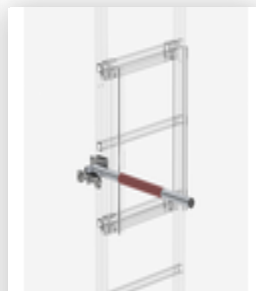

Order no.: 062968
Exit step bright aluminium
Clearance 200 mm

Order no.: 062969
Exit step bright aluminium
Clearance 250 mm

Order no.: 062970
Exit step bright aluminium
Clearance 300 mm

Order no.: 061237
Back protection hoop lateral exit
Anodised exit with mounting kit

Order no.: 061277
Back protection extension
Anodised aluminium

Order no.: 062446
Access guard emergency exit ladder 12 rungs for vertical ladders

Order no.: 063504
Safety barrier for emergency descent ladder
Exit on left