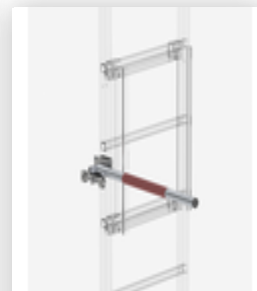

Order no.: 061237

Back protection
hoop lateral exit
Anodised exit with
mounting kit

Order no.: 061277

Back protection
extension Anodised
aluminium

Order no.: 062446

Access guard
emergency exit
ladder 12 rungs for
vertical ladders

Order no.: 063504

Safety barrier for
emergency descent
ladder Exit on left

Order no.: 063505

Safety barrier for
emergency descent
ladder Exit on right

Order no.: 063962

Rotating access
protection unit
Galvanised steel