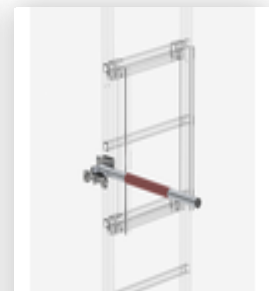

Order no.: 061277

Back protection
extension
Anodised
aluminium

Order no.: 062446

Access guard
emergency exit
ladder 12 rungs for
vertical ladders

Order no.: 063504

Safety barrier for
emergency
descent ladder
Exit on left