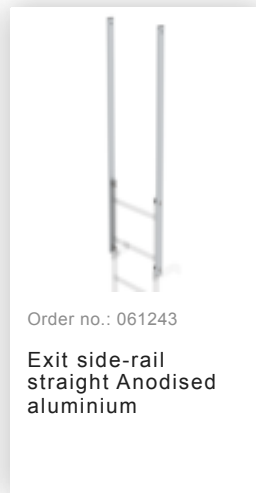

Order no.: 500230

**Multiple-flight vertical
ladder with back
protection (emergency
ladder) anodised
aluminium 12.12m**

Accessories for the product family

Order no.: 061235

Back protection hoop strut, 3,000mm long Anodised aluminium

Order no.: 061963

Back protection hoop offset design Anodised aluminium

Order no.: 063961

Transfer platform between ladder sections, Ø 700 mm Galvanised steel

Order no.: 061236

Vertical ladder connector 200 mm Cast aluminium