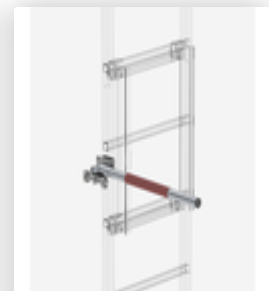

Order no.: 061237

Back protection
hoop lateral exit
Anodised exit with
mounting kit

Order no.: 061277

Back protection
extension Anodised
aluminium

Order no.: 062446

Access guard
emergency exit
ladder 12 rungs for
vertical ladders

Order no.: 063504

Safety barrier for
emergency descent
ladder Exit on left

Order no.: 063505

Safety barrier for
emergency descent
ladder Exit on right

Order no.: 063962

Rotating access
protection unit
Galvanised steel