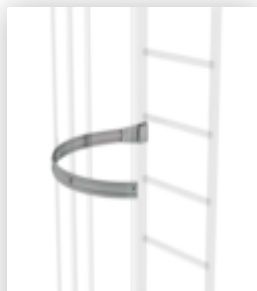

Order no.: 063237

Back protection
hoop lateral exit
Galvanised exit
with mounting kit