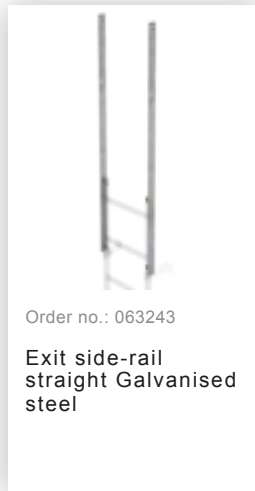

Order no.: 520130

**Multiple-flight vertical
ladder with back
protection (construction)
galvanised steel 11.84m**

Accessories for the product family

Order no.: 063235

Back protection
hoop strut,
3,000mm long
Galvanised steel

Order no.: 063963

Back protection
hoop offset design
Galvanised steel

Order no.: 063961

Transfer platform
between ladder
sections, Ø 700 mm
Galvanised steel

Order no.: 061236

Vertical ladder
connector 200 mm
Cast aluminium

Order no.: 019118

Perforated rung,
bright steel 470 mm

Order no.: 068239

Connecting brace
Stainless steel

Order no.: 063257

Wall anchor U-
bracket, rigid Wall
clearance 150 mm

Order no.: 063259

Wall anchor U-
bracket, rigid Wall
clearance 200 mm

Order no.: 063263

Wall anchor U-
bracket, adjustable,
165–205 mm,
galvanised steel
165–205 mm,
galvanised steel

Order no.: 063260

Wall anchor U-
bracket, adjustable,
200–275 mm,
galvanised steel
200–275 mm,
galvanised steel