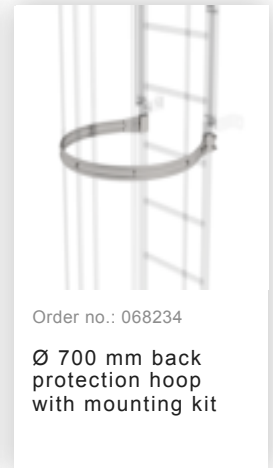

Order no.: 530130

**Multiple-flight vertical
ladder with back
protection (construction)
stainless steel 11.84m**

Accessories for the product family

Order no.: 068235

Back protection
hoop strut,
3,000mm long
Stainless steel

Order no.: 068963

Back protection
hoop offset design
Stainless steel V2A

Order no.: 068961

Transfer platform
between ladder
sections, Ø 700 mm
V2A stainless steel

Order no.: 068236

Vertical ladder
connector 200 mm
Edelstahl