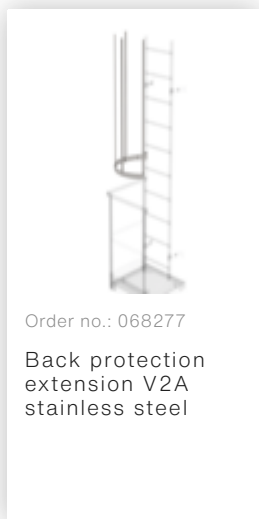

Order no.: 068049

Exit side-rail angled V2A stainless steel

Order no.: 068050

Exit side-rail with railing attachment Stainless steel

Order no.: 068253

Ground attachment for base plate for vertical ladders

Order no.: 064183

Roof parapet bridge stainless steel special length 1200mm

Order no.: 064184

Roof parapet bridge stainless steel special length 1400mm

Order no.: 064185

Roof parapet bridge stainless steel special length 1600mm

Order no.: 063502

Safety doors without fall protection rail Version from 01-2010

Order no.: 063500

Safety barrier Bare aluminium

Order no.: 063499

Access guard can be hooked in
Bright aluminium,
height: 1,190 mm