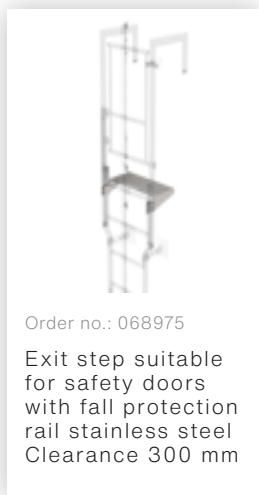

Order no.: 530130

**Multiple-flight vertical
ladder with back
protection
(construction) stainless
steel 11.84m**

Accessories for the product family

Order no.: 068265

Ladder section
stainless steel 10
rungs Stainless
steel

Order no.: 068049

Exit side-rail angled V2A stainless steel

Order no.: 068050

Exit side-rail with railing attachment Stainless steel

Order no.: 068253

Ground attachment for base plate for vertical ladders

Order no.: 064183

Roof parapet bridge stainless steel special length 1200mm

Order no.: 064184

Roof parapet bridge stainless steel special length 1400mm

Order no.: 064185

Roof parapet bridge stainless steel special length 1600mm

Order no.: 063502

Safety doors without fall protection rail Version from 01-2010

Order no.: 063500

Safety barrier Bare aluminium

Order no.: 063499

Access guard can be hooked in
Bright aluminium,
height: 1,190 mm