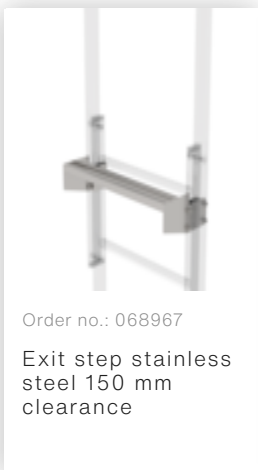

Order no.: 530130

**Multiple-flight vertical
ladder with back
protection
(construction) stainless
steel 11.84m**

Accessories for the product family

Order no.: 068265

Ladder section
stainless steel 10
rungs Stainless
steel

Order no.: 068049

Exit side-rail angled V2A stainless steel

Order no.: 068050

Exit side-rail with railing attachment Stainless steel

Order no.: 068253

Ground attachment for base plate for vertical ladders

Order no.: 064183

Roof parapet bridge stainless steel special length 1200mm

Order no.: 064184

Roof parapet bridge stainless steel special length 1400mm

Order no.: 064185

Roof parapet bridge stainless steel special length 1600mm

Order no.: 063502

Safety doors without fall protection rail Version from 01-2010

Order no.: 063500

Safety barrier Bare aluminium

Order no.: 063499

Access guard can be hooked in
Bright aluminium,
height: 1,190 mm