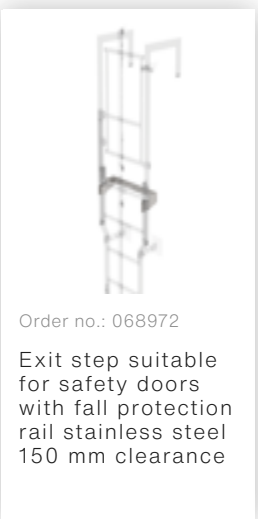

Order no.: 530130

**Multiple-flight vertical
ladder with back
protection
(construction) stainless
steel 11.84m**

Accessories for the product family

Order no.: 068265

Ladder section
stainless steel 10
rungs Stainless
steel

Order no.: 068049

Exit side-rail angled V2A stainless steel

Order no.: 068050

Exit side-rail with railing attachment Stainless steel

Order no.: 068253

Ground attachment for base plate for vertical ladders

Order no.: 064183

Roof parapet bridge stainless steel special length 1200mm

Order no.: 064184

Roof parapet bridge stainless steel special length 1400mm

Order no.: 064185

Roof parapet bridge stainless steel special length 1600mm

Order no.: 063502

Safety doors without fall protection rail Version from 01-2010

Order no.: 063500

Safety barrier Bare aluminium

Order no.: 063499

Access guard can be hooked in
Bright aluminium,
height: 1,190 mm