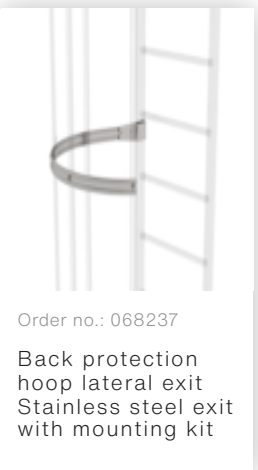

Order no.: 068049

Exit side-rail angled V2A stainless steel

Order no.: 068050

Exit side-rail with railing attachment Stainless steel

Order no.: 068253

Ground attachment for base plate for vertical ladders

Order no.: 064183

Roof parapet bridge stainless steel special length 1200mm

Order no.: 064184

Roof parapet bridge stainless steel special length 1400mm

Order no.: 064185

Roof parapet bridge stainless steel special length 1600mm

Order no.: 063502

Safety doors without fall protection rail Version from 01-2010

Order no.: 063500

Safety barrier Bare aluminium

Order no.: 063499

Access guard can be hooked in
Bright aluminium,
height: 1,190 mm