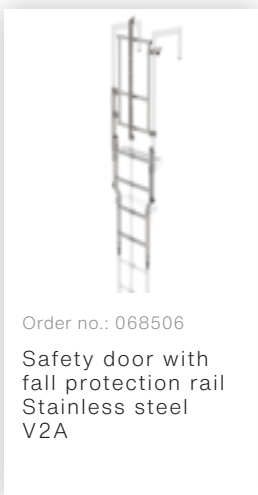

Order no.: 530130

**Multiple-flight vertical
ladder with back
protection
(construction) stainless
steel 11.84m**

Accessories for the product family

Order no.: 068265

Ladder section
stainless steel 10
rungs Stainless
steel

Order no.: 068049

Exit side-rail angled V2A stainless steel

Order no.: 068050

Exit side-rail with railing attachment Stainless steel

Order no.: 068253

Ground attachment for base plate for vertical ladders

Order no.: 064183

Roof parapet bridge stainless steel special length 1200mm

Order no.: 064184

Roof parapet bridge stainless steel special length 1400mm

Order no.: 064185

Roof parapet bridge stainless steel special length 1600mm

Order no.: 063502

Safety doors without fall protection rail Version from 01-2010

Order no.: 063500

Safety barrier Bare aluminium

Order no.: 063499

Access guard can be hooked in
Bright aluminium,
height: 1,190 mm