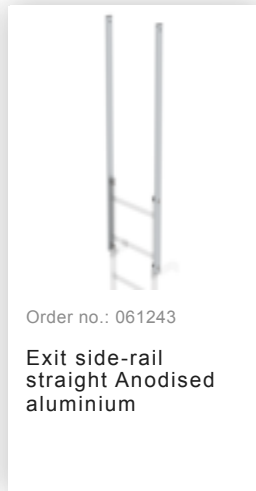

Order no.: 500231

**Multiple-flight vertical
ladder with back
protection (machinery)
anodised aluminium
12.12m**

Accessories for the product family

Order no.: 061963

Back protection
hoop offset design
Anodised
aluminium

Order no.: 063961

Transfer platform
between ladder
sections, Ø 700 mm
Galvanised steel

Order no.: 061236

Vertical ladder
connector 200 mm
Cast aluminium

Order no.: 061274

Safety strut for
offset version
Anodised
aluminium