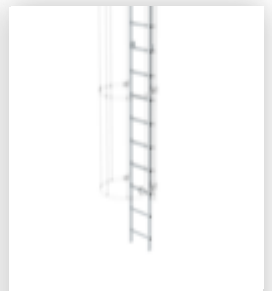

Order no.: 061445
Access protection access ladder