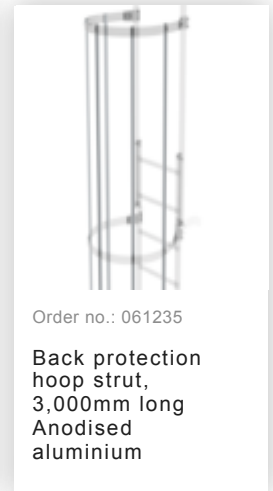

Order no.: 500231

**Multiple-flight vertical
ladder with back
protection (machinery)
anodised aluminium
12.12m**

Accessories for the product family

Order no.: 061963

Back protection
hoop offset design
Anodised
aluminium

Order no.: 063961

Transfer platform
between ladder
sections, Ø 700 mm
Galvanised steel

Order no.: 061236

Vertical ladder
connector 200 mm
Cast aluminium

Order no.: 061274

Safety strut for
offset version
Anodised
aluminium

Wall anchor U-
bracket, adjustable,
165–205 mm,
galvanised steel
165–205 mm,
galvanised steel

Order no.: 063260

Wall anchor U-
bracket, adjustable,
200–275 mm,
galvanised steel
200–275 mm,
galvanised steel