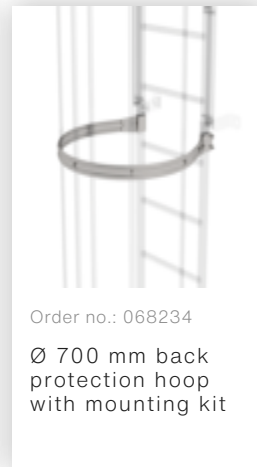

Order no.: 530231

**Multiple-flight vertical
ladder with back
protection (machinery)
stainless steel 12.12m**

Accessories for the product family

Order no.: 068963

Back protection
hoop offset design
Stainless steel
V2A

Order no.: 068961

Transfer platform
between ladder
sections, Ø 700
mm V2A stainless
steel

Order no.: 068236

Vertical ladder
connector 200 mm
Edelstahl

Order no.: 068274

Safety strut for
offset version
Stainless steel
V2A