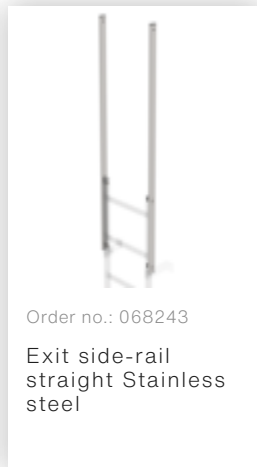

Order no.: 530231

**Multiple-flight vertical
ladder with back
protection (machinery)
stainless steel 12.12m**

Accessories for the product family

Order no.: 068963

Back protection
hoop offset design
Stainless steel
V2A

Order no.: 068961

Transfer platform
between ladder
sections, Ø 700
mm V2A stainless
steel

Order no.: 068236

Vertical ladder
connector 200 mm
Edelstahl

Order no.: 068274

Safety strut for
offset version
Stainless steel
V2A

Order no.: 019126

Shaft ladder, V4A
stainless steel
470mm

Order no.: 068239

Connecting brace
Stainless steel

Order no.: 063257

Wall anchor U-
bracket, rigid Wall
clearance 150 mm

Order no.: 063259

Wall anchor U-
bracket, rigid Wall
clearance 200 mm

Order no.: 063263

Wall anchor U-
bracket,
adjustable, 165-
205 mm,
galvanised steel
165-205 mm,
galvanised steel

Order no.: 063260

Wall anchor U-
bracket,
adjustable, 200-
275 mm,
galvanised steel
200-275 mm,
galvanised steel