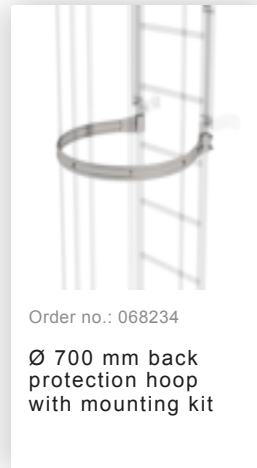

Order no.: 530231

**Multiple-flight vertical
ladder with back
protection (machinery)
stainless steel 12.12m**

Accessories for the product family

Order no.: 068963

Back protection
hoop offset design
Stainless steel V2A

Order no.: 068961

Transfer platform
between ladder
sections, Ø 700 mm
V2A stainless steel

Order no.: 068236

Vertical ladder
connector 200 mm
Edelstahl

Order no.: 068274

Safety strut for
offset version
Stainless steel V2A