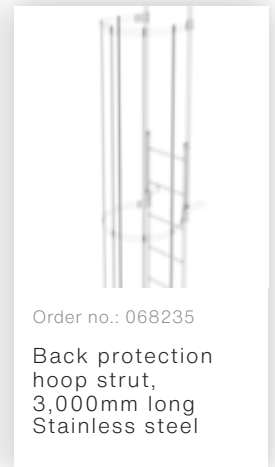

Order no.: 530231

**Multiple-flight vertical
ladder with back
protection (machinery)
stainless steel 12.12m**

Accessories for the product family

Order no.: 068963

Back protection
hoop offset design
Stainless steel
V2A

Order no.: 068961

Transfer platform
between ladder
sections, Ø 700
mm V2A stainless
steel

Order no.: 068236

Vertical ladder
connector 200 mm
Edelstahl

Order no.: 068274

Safety strut for
offset version
Stainless steel
V2A

Order no.: 019126

Shaft ladder, V4A
stainless steel
470mm

Order no.: 068239

Connecting brace
Stainless steel

Order no.: 063257

Wall anchor U-
bracket, rigid Wall
clearance 150 mm

Order no.: 063259

Wall anchor U-
bracket, rigid Wall
clearance 200 mm

Order no.: 063263

Wall anchor U-
bracket,
adjustable, 165-
205 mm,
galvanised steel
165-205 mm,
galvanised steel

Order no.: 063260

Wall anchor U-
bracket,
adjustable, 200-
275 mm,
galvanised steel
200-275 mm,
galvanised steel