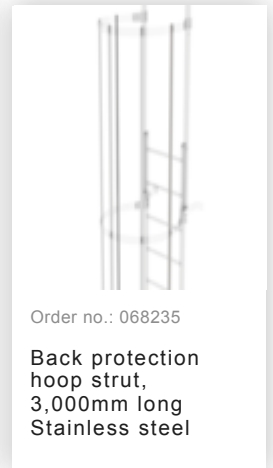

Order no.: 530231

**Multiple-flight vertical
ladder with back
protection (machinery)
stainless steel 12.12m**

Accessories for the product family

Order no.: 068963

Back protection
hoop offset design
Stainless steel V2A

Order no.: 068961

Transfer platform
between ladder
sections, Ø 700 mm
V2A stainless steel

Order no.: 068236

Vertical ladder
connector 200 mm
Edelstahl

Order no.: 068274

Safety strut for
offset version
Stainless steel V2A

Order no.: 019126

Shaft ladder, V4A
stainless steel
470mm

Order no.: 068239

Connecting brace
Stainless steel

Order no.: 063257

Wall anchor U-
bracket, rigid Wall
clearance 150 mm

Order no.: 063259

Wall anchor U-
bracket, rigid Wall
clearance 200 mm