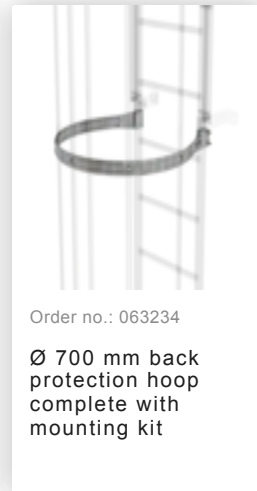

Order no.: 520231

**Multiple-flight vertical  
ladder with back  
protection (machinery)  
galvanised steel 12.12m**

### Accessories for the product family

Order no.: 063963

Back protection  
hoop offset design  
Galvanised steel

Order no.: 063961

Transfer platform  
between ladder  
sections, Ø 700 mm  
Galvanised steel

Order no.: 061236

Vertical ladder  
connector 200 mm  
Cast aluminium

Order no.: 063274

Safety strut for  
offset version  
Galvanised steel

Order no.: 019118

Perforated rung,  
bright steel 470 mm

Order no.: 068239