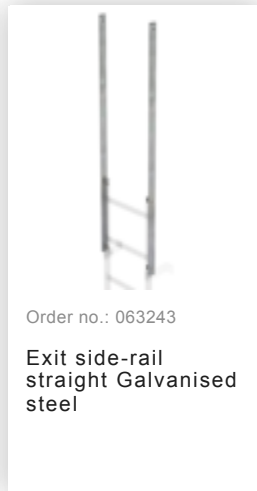

Order no.: 520231

**Multiple-flight vertical  
ladder with back  
protection (machinery)  
galvanised steel 12.12m**

### Accessories for the product family

Order no.: 063963

Back protection  
hoop offset design  
Galvanised steel

Order no.: 063961

Transfer platform  
between ladder  
sections, Ø 700 mm  
Galvanised steel

Order no.: 061236

Vertical ladder  
connector 200 mm  
Cast aluminium

Order no.: 063274

Safety strut for  
offset version  
Galvanised steel

Order no.: 019118

Perforated rung,  
bright steel 470 mm

Order no.: 068239

Connecting brace  
Stainless steel

Order no.: 063257

Wall anchor U-  
bracket, rigid Wall  
clearance 150 mm

Order no.: 063259

Wall anchor U-  
bracket, rigid Wall  
clearance 200 mm

Order no.: 063263

Wall anchor U-  
bracket, adjustable,  
165–205 mm,  
galvanised steel  
165–205 mm,  
galvanised steel