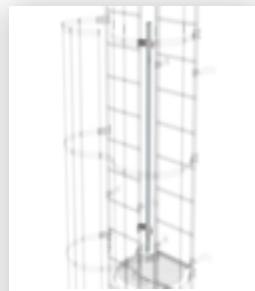

Order no.: 063274

Safety strut for
offset version
Galvanised steel