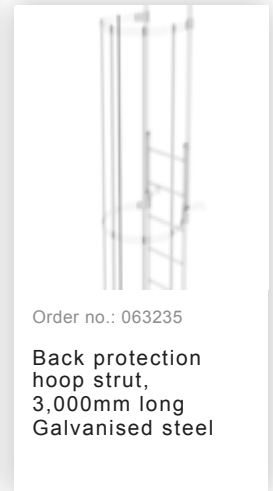

Order no.: 520231

**Multiple-flight vertical  
ladder with back  
protection (machinery)  
galvanised steel 12.12m**

### Accessories for the product family

Order no.: 063963

Back protection  
hoop offset design  
Galvanised steel

Order no.: 063961

Transfer platform  
between ladder  
sections, Ø 700 mm  
Galvanised steel

Order no.: 061236

Vertical ladder  
connector 200 mm  
Cast aluminium

Order no.: 063274

Safety strut for  
offset version  
Galvanised steel

Order no.: 019118

Perforated rung,  
bright steel 470 mm

Order no.: 068239