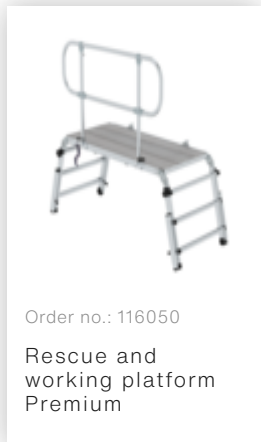

Order no.: 820015

**Railing for rescue and
working platform
Premium Suitable for
part 116050**

Accessories for the product family

Order no.: 116050

Rescue and
working platform
Premium