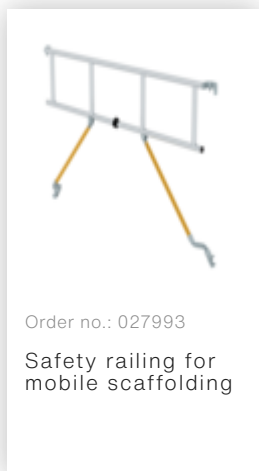

Order no.: 155349

**Mobile scaffolding SG
0.75 × 2.45 m with
outrigger platform
height 3.07 m**

Accessories for the product family

Order no.: 027993

Safety railing for
mobile scaffolding

Order no.: 027904

Push-fit frame,
0.75 m. Height:
2.00 m

Order no.: 027918

Push-fit frame,
0.75 m. Height:
0.5 m

Order no.: 027956

Railing lengthwise
2,450 mm

Order no.: 027910

Platform with
trapdoor For
scaffolding length:
2.45 m

Order no.: 027913

Toe board front side
For scaffolding width:
0.75 m

Order no.: 027914

Toe board long side
For scaffolding length:
2.45 m

Order no.: 027908

Diagonal brace
2.45 m

Order no.: 027907

Horizontal strut
For scaffolding
length: 2.45 m

Order no.: 027926

Triangular
outrigger