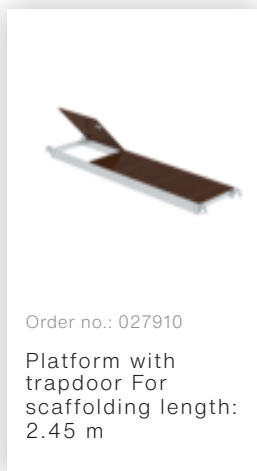

Order no.: 155349

**Mobile scaffolding SG
0.75 × 2.45 m with
outrigger platform
height 3.07 m**

Accessories for the product family

Order no.: 027993

Safety railing for
mobile scaffolding

Order no.: 027904

Push-fit frame,
0.75 m. Height:
2.00 m

Order no.: 027918

Push-fit frame,
0.75 m. Height:
0.5 m

Order no.: 027956

Railing lengthwise
2,450 mm

Order no.: 027910

Platform with
trapdoor For
scaffolding length:
2.45 m

Order no.: 027913

Toe board front side
For scaffolding width:
0.75 m

Order no.: 027914

Toe board long side
For scaffolding length:
2.45 m

Order no.: 027908

Diagonal brace
2.45 m

Order no.: 027907

Horizontal strut
For scaffolding
length: 2.45 m

Order no.: 027926

Triangular
outrigger