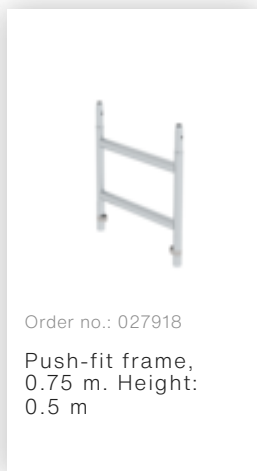

Order no.: 155349

**Mobile scaffolding SG
0.75 × 2.45 m with
outrigger platform
height 3.07 m**

Accessories for the product family

Order no.: 027993

Safety railing for
mobile scaffolding

Order no.: 027904

Push-fit frame,
0.75 m. Height:
2.00 m

Order no.: 027918

Push-fit frame,
0.75 m. Height:
0.5 m

Order no.: 027956

Railing lengthwise
2,450 mm

Order no.: 027910

Platform with
trapdoor For
scaffolding length:
2.45 m

Order no.: 027913

Toe board front side
For scaffolding width:
0.75 m

Order no.: 027914

Toe board long side
For scaffolding length:
2.45 m

Order no.: 027908

Diagonal brace
2.45 m

Order no.: 027907

Horizontal strut
For scaffolding
length: 2.45 m

Order no.: 027926

Triangular
outrigger

Order no.: 027917

Swivel castor with
spindle height
adjustable Ø 200
mm

Order no.: 027940

Step-on bracket

Order no.: 027912

Ballast weight with
hanging brackets
RAL 1021

Order no.: 019081

Clip tray for tubes
Ø 50 mm