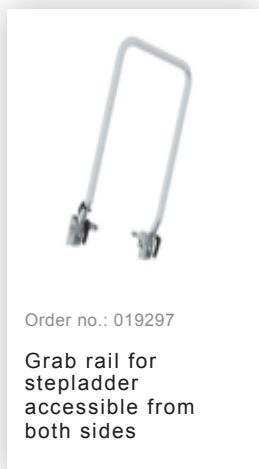

## Double-sided step ladder GFRP 2x4 steps

### Accessories for the product family

---

Order no.: 019213

**nivello® foot plate  
for gratings 126 x  
89 mm  
126 x 89 mm**

Order no.: 019211

**nivello® foot plate  
for smooth surfaces  
for depth of side-  
rail 58 / 73 mm**