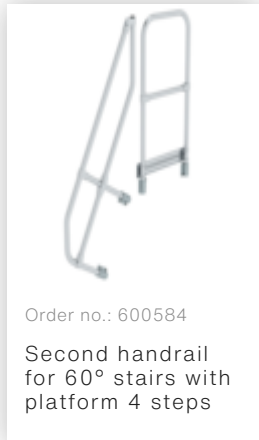

Order no.: 600364

**Stairs with 60° platform
step width 600 mm 4
steps Grooved
aluminium**

Accessories for this product

Accessories for the product family

Order no.: 600100
Triangular console
Step width 600mm

Order no.: 070746
Safety barrier 600
m. Knee board
platform width 650

Order no.: 650103
Railing front side
Platform
width/step width
600 mm

Order no.: 690925
Foot bracket for
floor-mounted
installation 1 pcs.