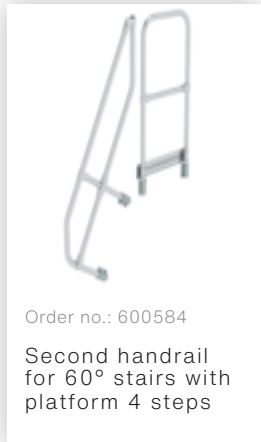

Order no.: 600404

**Stairs with 60° platform,
step width 1,000 mm 4
steps Grooved
aluminium**

Accessories for this product

Accessories for the product family

Order no.: 600102
Triangular console
Step width
1000mm

Order no.: 650105
Railing front side
Platform
width/step width
1,000 mm

Order no.: 690925
Foot bracket for
floor-mounted
installation 1 pcs.

Order no.: 019176
Inventory sticker

Order no.: 019175
Inspection sticker
40 x 40 mm