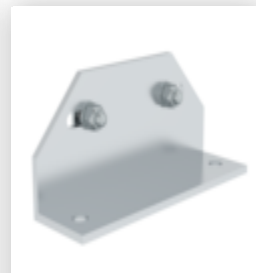

### Accessories for the product family

---

Order no.: 600101  
Triangular console  
Step width 800mm

Order no.: 070747  
Safety barrier 800  
m. Knee board  
platform width 850

Order no.: 650104  
Railing front side  
Platform  
width/step width  
of 800 mm