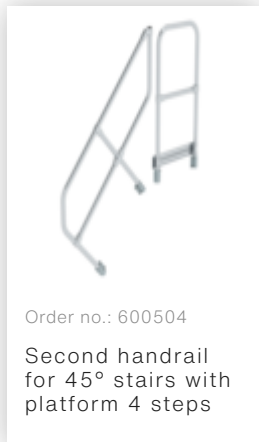

Order no.: 600444

**Stairs with 45° platform  
step width 800 mm 4  
steps Grooved  
aluminium**

### Accessories for the product family

---

Order no.: 600101  
Triangular console  
Step width 800mm

Order no.: 070747  
Safety barrier 800  
m. Knee board  
platform width 850

Order no.: 650104  
Railing front side  
Platform  
width/step width  
of 800 mm