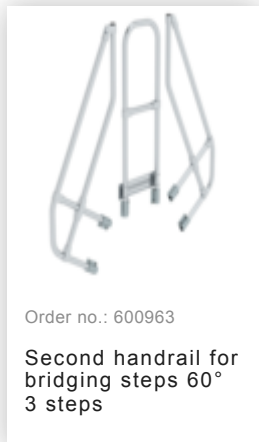

Order no.: 600903

**Bridging steps 60° step
width 600 mm 3 steps**

Accessories for this product

Accessories for the product family

Order no.: 070738

Safety rope for step width 600 mm

Order no.: 070750

Hanging hook for push-fit railing

Order no.: 070735

Safety doors for step width 600 mm

Order no.: 070772

Telescopic safety door for platform width of 600 mm / 800 mm / 1,000 mm

Order no.: 019176

Inventory sticker

Order no.: 019175

Inspection sticker 40 x 40 mm