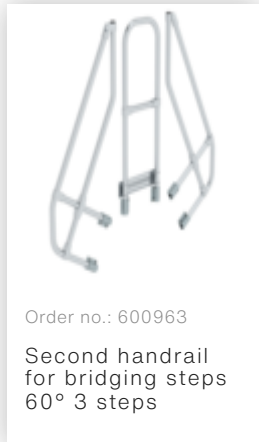

Order no.: 600903

**Bridging steps 60° step
width 600 mm 3 steps**

Accessories for this product

Order no.: 600963

Second handrail
for bridging steps
60° 3 steps

Accessories for the product family

Order no.: 070738
Safety rope length
650 mm for
platform width 600

Order no.: 070750
Hanging hook for
push-fit railing

Order no.: 070735
Safety doors For
platform width of
650 mm

Order no.: 070772
Telescopic safety
door for platform
width of 600 mm /
800 mm /
1,000 mm

Order no.: 019176
Inventory sticker