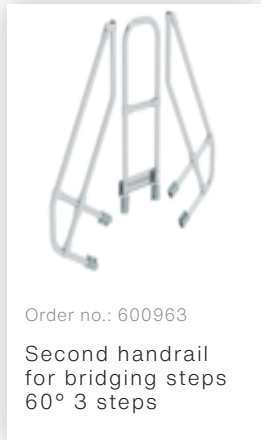

Order no.: 600903

**Bridging steps 60° step  
width 600 mm 3 steps**

**Accessories for this product**

---

**Accessories for the product family**

---

Order no.: 070738  
Safety rope length 650 mm for platform width 600

Order no.: 070746  
Safety barrier 600 m. Knee board platform width 650

Order no.: 070750  
Hanging hook for push-fit railing

Order no.: 070735  
Safety doors For platform width of 650 mm

Order no.: 070772  
Telescopic safety door for platform width of 600 mm / 800 mm / 1,000 mm