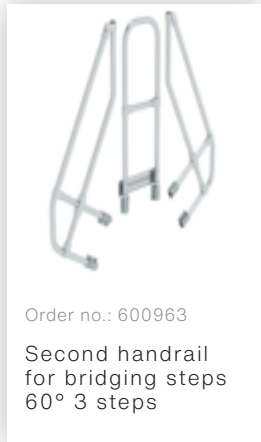

Order no.: 600913

**Bridging steps 60° step
width 800 mm 3 steps**

Accessories for this product

Order no.: 600963

Second handrail
for bridging steps
60° 3 steps

Accessories for the product family

Order no.: 070739
Safety rope length 850 mm for platform width 800

Order no.: 070747
Safety barrier 800 m. Knee board platform width 850

Order no.: 070750
Hanging hook for push-fit railing

Order no.: 070736
Safety doors For platform width of 850 mm

Order no.: 070772
Telescopic safety door for platform width of 600 mm / 800 mm / 1,000 mm