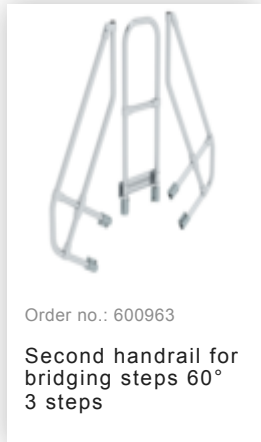

Order no.: 600913

**Bridging steps 60° step
width 800 mm 3 steps**

Accessories for this product

Accessories for the product family

Order no.: 070739

Safety rope length
850 mm for
platform width 800

Order no.: 070750

Hanging hook for
push-fit railing

Order no.: 070736

Safety doors For
platform width of
850 mm

Order no.: 070772

Telescopic safety
door for platform
width of 600 mm /
800 mm / 1,000 mm

Order no.: 019176

Inventory sticker