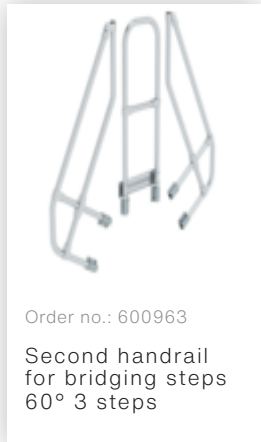

Order no.: 600923

**Bridging steps 60°, step
width 1,000 mm 3 steps**

Accessories for this product

Order no.: 600963

Second handrail
for bridging steps
60° 3 steps

Accessories for the product family

Order no.: 070740
Safety rope
length: 1,050 mm
for PFB 1,000

Order no.: 070750
Hanging hook for
push-fit railing

Order no.: 070737
Safety doors For
scaffolding width
of 1,050 mm

Order no.: 070772
Telescopic safety
door for platform
width of 600 mm /
800 mm /
1,000 mm