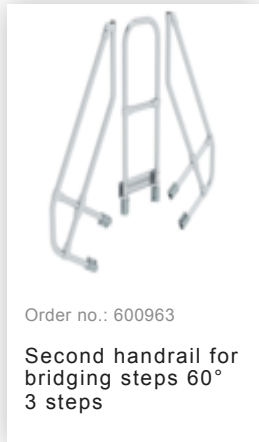

Order no.: 600923

**Bridging steps 60°, step
width 1,000 mm 3 steps**

Accessories for this product

Accessories for the product family

Order no.: 070740

Safety rope length:
1,050 mm for PFB
1,000

Order no.: 070750

Hanging hook for
push-fit railing

Order no.: 070737

Safety doors For
scaffolding width of
1,050 mm

Order no.: 070772

Telescopic safety
door for platform
width of 600 mm /
800 mm / 1,000 mm

Order no.: 019176