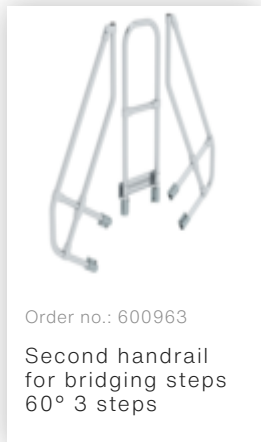

Order no.: 600923

**Bridging steps 60°, step  
width 1,000 mm 3 steps**

**Accessories for this product**

---

**Accessories for the product family**

---

Order no.: 070740  
Safety rope  
length: 1,050 mm  
for PFB 1,000

Order no.: 070748  
Safety barrier  
1,050 m knee  
board platform  
width 1050

Order no.: 070750  
Hanging hook for  
push-fit railing

Order no.: 070737  
Safety doors For  
scaffolding width  
of 1,050 mm

Order no.: 070772  
Telescopic safety  
door for platform  
width of 600 mm /  
800 mm /  
1,000 mm

Order no.: 019176  
Inventory sticker

Order no.: 019175  
Inspection sticker  
40 x 40 mm