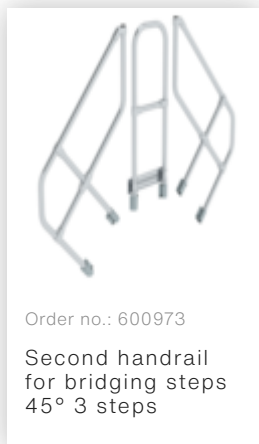

Order no.: 600933

**Bridging steps 45° step
width 600 mm 3 steps**

Accessories for this product

Accessories for the product family

Order no.: 070746
Safety barrier 600 m. Knee board platform width 650

Order no.: 070738
Safety rope length 650 mm for platform width 600

Order no.: 070750
Hanging hook for push-fit railing

Order no.: 070735
Safety doors For platform width of 650 mm

Order no.: 070772
Telescopic safety door for platform width of 600 mm / 800 mm / 1,000 mm

Order no.: 019176
Inventory sticker