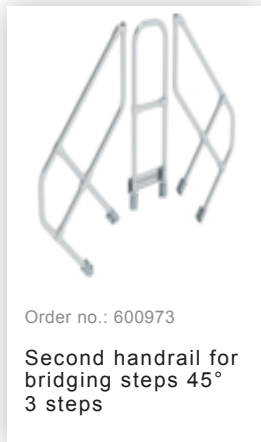

Order no.: 600943

**Bridging steps 45° step
width 800 mm 3 steps**

Accessories for this product

Accessories for the product family

Order no.: 070739

Safety rope length 850 mm for platform width 800

Order no.: 070750

Hanging hook for push-fit railing

Order no.: 070736

Safety doors For platform width of 850 mm

Order no.: 070772

Telescopic safety door for platform width of 600 mm / 800 mm / 1,000 mm

Order no.: 019176

Inventory sticker