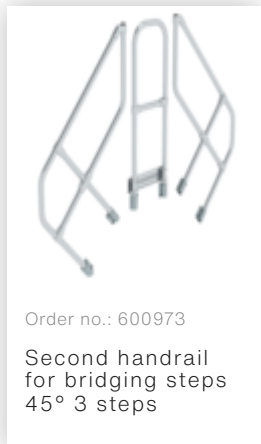

Order no.: 600943

**Bridging steps 45° step
width 800 mm 3 steps**

Accessories for this product

Accessories for the product family

Order no.: 070739
Safety rope length 850 mm for platform width 800

Order no.: 070750
Hanging hook for push-fit railing

Order no.: 070736
Safety doors For platform width of 850 mm

Order no.: 070772
Telescopic safety door for platform width of 600 mm / 800 mm / 1,000 mm

Order no.: 019176
Inventory sticker

Order no.: 019175
Inspection sticker 40 x 40 mm