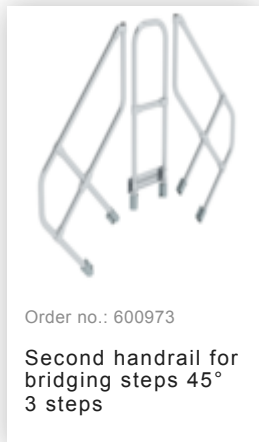

Order no.: 600953

**Bridging steps 45°, step
width 1,000 mm 3 steps**

Accessories for this product

Accessories for the product family

Order no.: 070740

Safety rope for step width 1000 mm

Order no.: 070750

Hanging hook for push-fit railing

Order no.: 070737

Safety doors for step width 1000 mm

Order no.: 070772

Telescopic safety door for platform width of 600 mm / 800 mm / 1,000 mm

Order no.: 019176

Inventory sticker

Order no.: 019175

Inspection sticker 40 x 40 mm