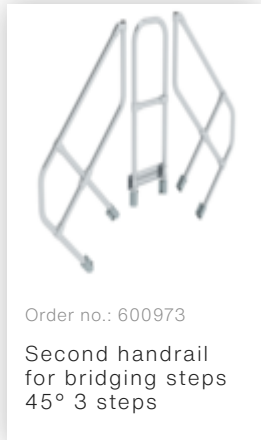

Order no.: 600953

**Bridging steps 45°, step  
width 1,000 mm 3 steps**

**Accessories for this product**

---

**Accessories for the product family**

---

Order no.: 070748  
Safety barrier  
1,050 m knee  
board platform  
width 1050

Order no.: 070740  
Safety rope  
length: 1,050 mm  
for PFB 1,000

Order no.: 070750  
Hanging hook for  
push-fit railing

Order no.: 070737  
Safety doors For  
scaffolding width  
of 1,050 mm

Order no.: 070772  
Telescopic safety  
door for platform  
width of 600 mm /  
800 mm /  
1,000 mm