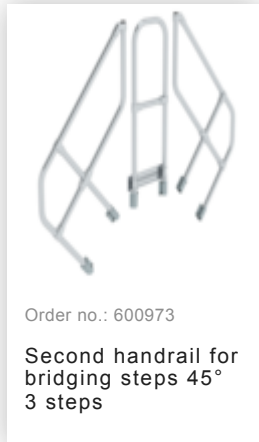

Order no.: 600953

**Bridging steps 45°, step
width 1,000 mm 3 steps**

Accessories for this product

Accessories for the product family

Order no.: 070740

Safety rope length:
1,050 mm for PFB
1,000

Order no.: 070750

Hanging hook for
push-fit railing

Order no.: 070737

Safety doors For
scaffolding width of
1,050 mm

Order no.: 070772

Telescopic safety
door for platform
width of 600 mm /
800 mm / 1,000 mm

Order no.: 019176