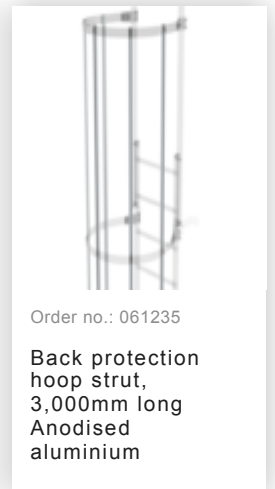

Order no.: 062237

**Back protection hoop
lateral exit Natural exit
with mounting kit**

Accessories for the product family

Order no.: 062235

**Back protection
hoop strut,
3,000mm long
Bright aluminium**

Order no.: 063235

**Back protection
hoop strut,
3,000mm long
Galvanised steel**

Order no.: 068235

**Back protection
hoop strut,
3,000mm long
Stainless steel**