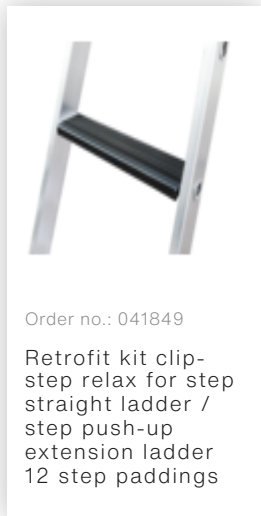

Order no.: 040660

**2-section step push-up
extension ladder with
nivello® stabiliser 2x7
steps**

Accessories for this product

Order no.: 041849

Retrofit kit clip-
step relax for step
straight ladder /
step push-up
extension ladder
12 step paddings

Accessories for the product family

Order no.: 019325

Accessory package "Secure footing outdoors"

Order no.: 019328

Accessory package "Practical aids 2"

Order no.: 019309

Accessory package "Ladder head protection, complete set"

Order no.: 019315

Ladder head protection Hook diameter 35 mm

Order no.: 019316

Ladder head protection Hook diameter 50 mm

Order no.: 019317

Ladder head protection Hook diameter 80 mm

Order no.: 019319

Ladder head protection, gutter