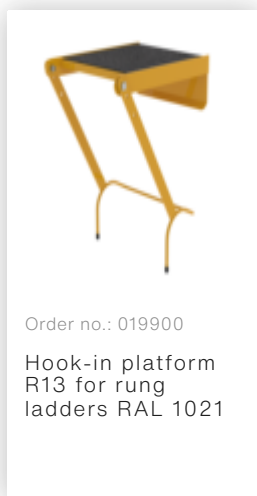

## Double-sided rung ladder 2x5 rungs

### Accessories for the product family

Order no.: 019326

Accessory package "TRBS kit"

Order no.: 019324

Accessory package "Secure footing"

Order no.: 019325

Accessory package "Secure footing outdoors"

Order no.: 019327

Accessory package "Practical aids 1"

Order no.: 019910

Hook-in step R13 for rung ladders

Order no.: 019900

Hook-in platform R13 for rung ladders RAL 1021

Order no.: 019213

nivello® foot plate for gratings 126 x 89 mm  
126 x 89 mm

Order no.: 019211

nivello® foot plate for smooth surfaces for depth of side-rail 58 / 73 mm

Order no.: 019224

nivello® foot plate, claw

Order no.: 019215

nivello® inside shoe, electrically conductive 58 x 25 mm