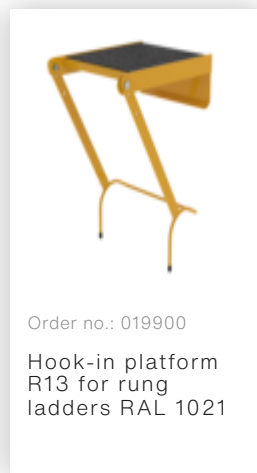

## Double-sided rung ladder 2x6 rungs

Accessory package "Secure footing outdoors"

Order no.: 019902

MaxxStep step module Length 356 mm

Order no.: 019270

Storage tray for double-sided rung ladder yellow RAL 1021

Order no.: 019115

Bucket hook for edged step ladders and rung ladders

Order no.: 019900

Hook-in platform R13 for rung ladders RAL 1021

Order no.: 019910

Hook-in step R13 for rung ladders

Order no.: 019176

Inventory sticker

Order no.: 019175

Inspection sticker 40 x 40 mm

Order no.: 019224

nivello® foot plate, claw

Order no.: 019213

nivello® foot plate for gratings 126 x 89 mm

Order no.: 019211

nivello® foot plate for smooth surfaces for depth of side-rail 58 / 73 mm

Order no.: 019219