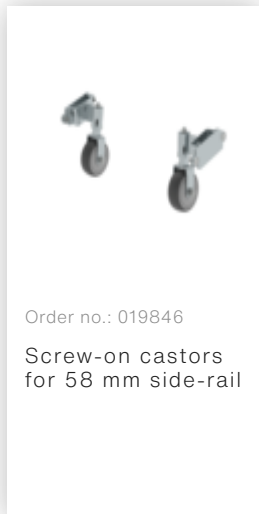

Order no.: 040103

Single-sided stepladder 3 steps

Accessories for this product

Accessories for the product family

Order no.: 019325
Accessory package "Secure footing outdoors"

Order no.: 019839
Wall-mounted ladder holder L

Order no.: 019810
Transport lifting castor for double-sided step ladders
Ø 125 mm

Order no.: 019412
Corner strut for aluminium double-sided step ladders.

Order no.: 019845
Storage-tray for double-sided step ladder for ladders from April 2018 onwards

Order no.: 019219
nivello® foot plate, electrically conductive for depth of side-rail 58 / 73 mm

Order no.: 019213
nivello® foot plate for gratings 126 x 89 mm
126 x 89 mm

Order no.: 019211
nivello® foot plate for smooth surfaces for depth of side-rail 58 / 73 mm

Order no.: 019115
Bucket hook for edged step ladders and rung ladders

Order no.: 019940
Ground spikes for ladders with nivello ladder shoe

Order no.: 019915
Side-rail extension for ladder side-rail for depth of side-rail 73 mm