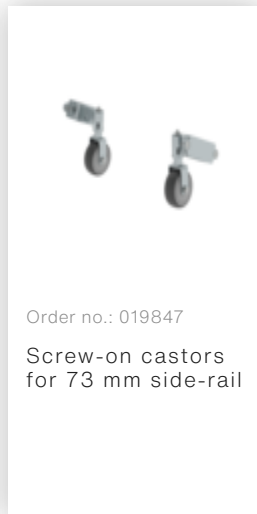

Order no.: 040103

Single-sided stepladder 3 steps

Accessories for this product

Accessories for the product family

Order no.: 019325
Accessory package "Secure footing outdoors"

Order no.: 019839
Wall-mounted ladder holder L

Order no.: 019810
Transport lifting castor for double-sided step ladders
Ø 125 mm

Order no.: 019412
Corner strut for aluminium double-sided step ladders.

Order no.: 019845
Storage-tray for double-sided step ladder for ladders from April 2018 onwards

Order no.: 019219
nivello® foot plate, electrically conductive for depth of side-rail 58 / 73 mm

Order no.: 019213
nivello® foot plate for gratings 126 x 89 mm
126 x 89 mm

Order no.: 019211
nivello® foot plate for smooth surfaces for depth of side-rail 58 / 73 mm

Order no.: 019115
Bucket hook for edged step ladders and rung ladders

Order no.: 019940
Ground spikes for ladders with nivello ladder shoe

Order no.: 019915
Side-rail extension for ladder side-rail for depth of side-rail 73 mm