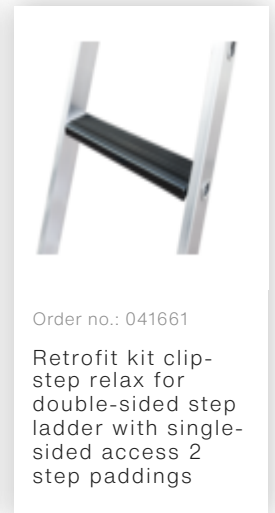

Order no.: 040103

Single-sided stepladder 3 steps

Accessories for this product

Accessories for the product family

Order no.: 019325

Accessory package "Secure footing outdoors"

Order no.: 019839

Wall-mounted ladder holder L

Order no.: 019810

Transport lifting castor for double-sided step ladders
Ø 125 mm

Order no.: 019412

Corner strut for aluminium double-sided step ladders.

Order no.: 019845

Storage-tray for double-sided step ladder for ladders from April 2018 onwards

Order no.: 019219

nivello® foot plate, electrically conductive for depth of side-rail 58 / 73 mm

Order no.: 019213

nivello® foot plate for gratings 126 x 89 mm
126 x 89 mm

Order no.: 019211

nivello® foot plate for smooth surfaces for depth of side-rail 58 / 73 mm