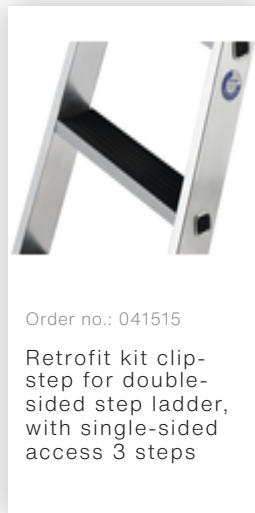

Order no.: 040103

Single-sided stepladder 3 steps

Accessories for this product

Accessories for the product family

Order no.: 019325

Accessory package "Secure footing outdoors"

Order no.: 019839

Wall-mounted ladder holder L

Order no.: 019810

Transport lifting castor for double-sided step ladders
Ø 125 mm

Order no.: 019412

Corner strut for aluminium double-sided step ladders.

Order no.: 019845

Storage-tray for double-sided step ladder for ladders from April 2018 onwards

Order no.: 019219

nivello® foot plate, electrically conductive for depth of side-rail 58 / 73 mm

Order no.: 019213

nivello® foot plate for gratings 126 x 89 mm
126 x 89 mm

Order no.: 019211

nivello® foot plate for smooth surfaces for depth of side-rail 58 / 73 mm