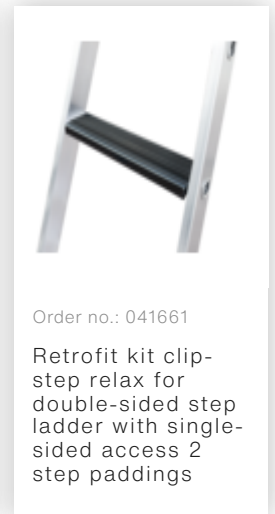

Order no.: 040103

Single-sided stepladder 3 steps

Accessories for this product

Accessories for the product family

Order no.: 019325
Accessory package "Secure footing outdoors"

Order no.: 019839
Wall-mounted ladder holder L

Order no.: 019810
Transport lifting castor for double-sided step ladders
Ø 125 mm

Order no.: 019412
Corner strut for aluminium double-sided step ladders.

Order no.: 019845
Storage-tray for double-sided step ladder for ladders from April 2018 onwards

Order no.: 019219
nivello® foot plate, electrically conductive for depth of side-rail 58 / 73 mm

Order no.: 019213
nivello® foot plate for gratings 126 x 89 mm
126 x 89 mm

Order no.: 019211
nivello® foot plate for smooth surfaces for depth of side-rail 58 / 73 mm