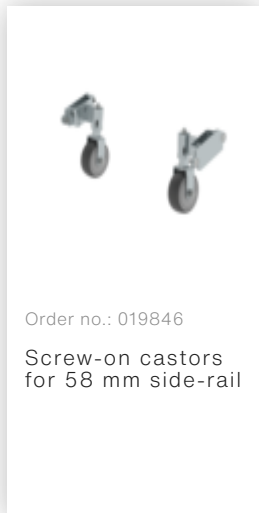

Order no.: 040103

Single-sided stepladder 3 steps

Accessories for this product

Accessories for the product family

Order no.: 019325

Accessory package "Secure footing outdoors"

Order no.: 019839

Wall-mounted ladder holder L

Order no.: 019810

Transport lifting castor for double-sided step ladders
Ø 125 mm

Order no.: 019412

Corner strut for aluminium double-sided step ladders.

Order no.: 019845

Storage-tray for double-sided step ladder for ladders from April 2018 onwards

Order no.: 019219

nivello® foot plate, electrically conductive for depth of side-rail 58 / 73 mm

Order no.: 019213

nivello® foot plate for gratings 126 x 89 mm
126 x 89 mm

Order no.: 019211

nivello® foot plate for smooth surfaces for depth of side-rail 58 / 73 mm

Order no.: 019115

Bucket hook for edged step ladders and rung ladders

Order no.: 019940

Ground spikes for ladders with nivello ladder shoe

Order no.: 019915

Side-rail extension for ladder side-rail for depth of side-rail 73 mm