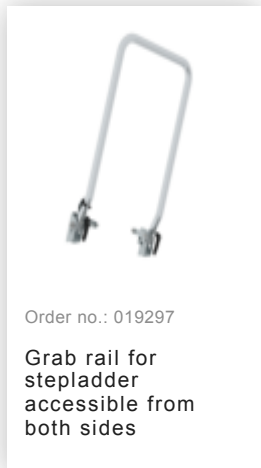

Order no.: 042206

Double-sided stepladder  
with clip-step relax 2x3  
steps

## Accessories for this product

---

Order no.: 019297

Grab rail for  
stepladder  
accessible from  
both sides

## Accessories for the product family

---

Order no.: 019325

Accessory package  
"Secure footing  
outdoors"

Order no.: 019841

XL wall-mounted  
ladder holder

Order no.: 019219

nivello® foot plate,  
electrically  
conductive for  
depth of side-rail  
58 / 73 mm

Order no.: 019213

nivello® foot plate  
for gratings 126 x  
89 mm  
126 x 89 mm

Order no.: 019211

nivello® foot plate  
for smooth surfaces  
for depth of side-  
rail 58 / 73 mm

Order no.: 019224

nivello® foot plate,  
claw