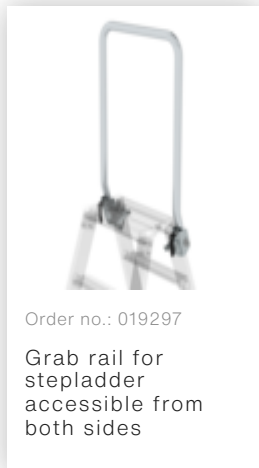

Order no.: 042206

## Double-sided stepladder with clip-step relax 2x3 steps

### Accessories for the product family

---

Order no.: 019325  
Accessory package "Secure footing outdoors"

Order no.: 019841  
XL wall-mounted ladder holder

Order no.: 019219  
nivello® foot plate, electrically conductive for depth of side-rail 58 / 73 mm