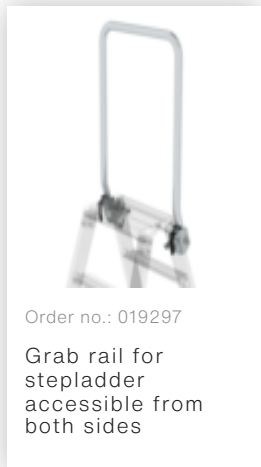

Order no.: 042206

**Double-sided stepladder
with clip-step relax 2x3
steps**

Accessories for this product

Order no.: 019297

Grab rail for
stepladder
accessible from
both sides

Accessories for the product family

Order no.: 019325
Accessory package "Secure footing outdoors"

Order no.: 019841
XL wall-mounted ladder holder

Order no.: 019219
nivello® foot plate, electrically conductive for depth of side-rail 58 / 73 mm

Order no.: 019213
nivello® foot plate for gratings 126 x 89 mm

Order no.: 019211
nivello® foot plate for smooth surfaces for depth of side-rail 58 / 73 mm

Order no.: 019224
nivello® foot plate, claw

Order no.: 019216
nivello® inside shoe, electrically conductive 73 x 25 mm

Order no.: 019810
Transport lifting castor for double-sided step ladders Ø 125 mm

Order no.: 019940
Ground spikes for ladders with nivello ladder shoe

Order no.: 019115
Bucket hook for edged step ladders and rung ladders