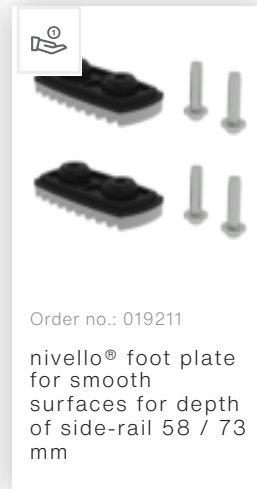

## Hinged platform single-sided 2 steps + platform

### Accessories for the product family

Order no.: 019224

nivello® foot plate,  
claw

Order no.: 019206

nivello® inside  
shoe 73 x 25 mm  
Model year from  
2019

Order no.: 019216

nivello® inside  
shoe, electrically  
conductive 73 x  
25 mm