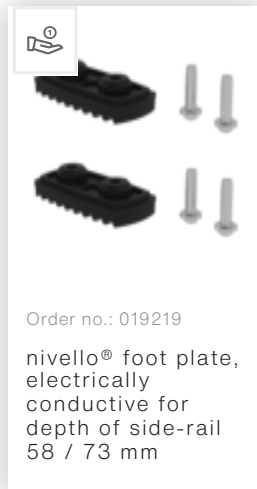

## Hinged platform single-sided 2 steps + platform

### Accessories for the product family

Order no.: 019224

nivello® foot plate,  
claw

Order no.: 019206

nivello® inside  
shoe 73 x 25 mm  
Model year from  
2019

Order no.: 019216

nivello® inside  
shoe, electrically  
conductive 73 x  
25 mm