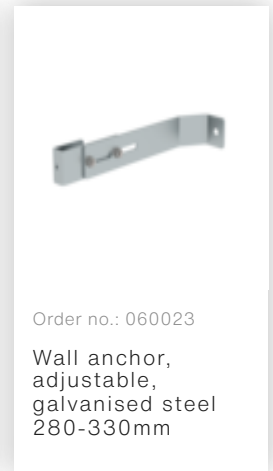

Order no.: 060004

**Shaft ladder, hot-dip
galvanised steel,
300 mm clear width 4
rungs**

Accessories for the product family

Order no.: 060018

Wall anchor, rigid,
galvanised steel

Order no.: 060019

Wall anchor,
adjustable,
galvanised steel
150-300mm

Order no.: 060021

Wall anchor,
adjustable,
galvanised steel
165-215mm

Order no.: 060022

Wall anchor,
adjustable,
galvanised steel
200-250mm

Order no.: 060023

Wall anchor,
adjustable,
galvanised steel
280-330mm

Order no.: 060024
Wall anchor, adjustable, galvanised steel

Order no.: 062018
Wall anchor, rigid, stainless steel

Order no.: 062019
Wall anchor, adjustable, stainless steel 150-300mm

Order no.: 062021
Wall anchor, adjustable, stainless steel 165-215mm