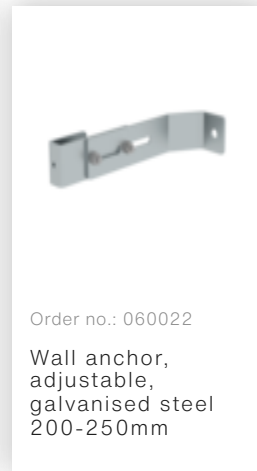

Order no.: 060004

**Shaft ladder, hot-dip
galvanised steel,
300 mm clear width 4
rungs**

Accessories for the product family

Order no.: 060018

Wall anchor, rigid,
galvanised steel

Order no.: 060019

Wall anchor,
adjustable,
galvanised steel
150-300mm

Order no.: 060021

Wall anchor,
adjustable,
galvanised steel
165-215mm

Order no.: 060022

Wall anchor,
adjustable,
galvanised steel
200-250mm

Order no.: 060023

Wall anchor,
adjustable,
galvanised steel
280-330mm

Order no.: 060024
Wall anchor, adjustable, galvanised steel

Order no.: 062018
Wall anchor, rigid, stainless steel

Order no.: 062019
Wall anchor, adjustable, stainless steel 150-300mm

Order no.: 062021
Wall anchor, adjustable, stainless steel 165-215mm