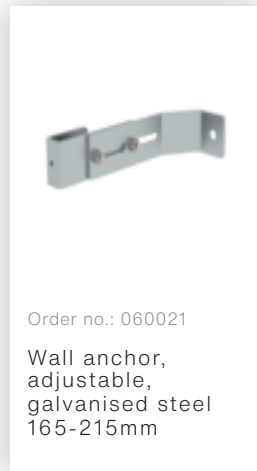

Order no.: 060004

**Shaft ladder, hot-dip
galvanised steel,
300 mm clear width 4
rungs**

Accessories for the product family

Order no.: 060018

Wall anchor, rigid,
galvanised steel

Order no.: 060019

Wall anchor,
adjustable,
galvanised steel
150-300mm

Order no.: 060021

Wall anchor,
adjustable,
galvanised steel
165-215mm

Order no.: 060022

Wall anchor,
adjustable,
galvanised steel
200-250mm

Order no.: 060023

Wall anchor,
adjustable,
galvanised steel
280-330mm

Order no.: 060024
Wall anchor, adjustable, galvanised steel

Order no.: 062018
Wall anchor, rigid, stainless steel

Order no.: 062019
Wall anchor, adjustable, stainless steel 150-300mm

Order no.: 062021
Wall anchor, adjustable, stainless steel 165-215mm