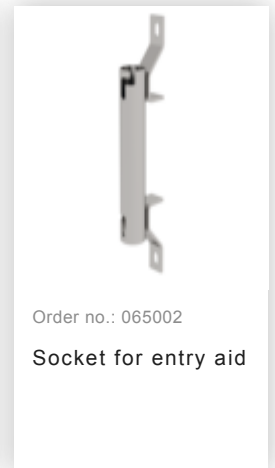

Order no.: 062004

Shaft ladder, V4A
stainless steel, 300 mm
clear width 4 rungs

Accessories for the product family

Order no.: 065001

Entry aid (grab bar)
stainless steel

Order no.: 065003

Entry aid (grab bar)
with stainless steel
sleeve

Order no.: 065009

Entry aid, double
side-rails, stainless
steel 340mm

Order no.: 065004

Entry aid, can be
lowered (grab bar)
with stainless steel
sleeve

Order no.: 019119

Shaft ladder, V4A
stainless steel
300mm

Order no.: 077550

Fall protection rail
1,40m with
connecting strap,
stainless steel

Order no.: 077551

Fall protection rail
1,96m with
connecting strap,
stainless steel

Order no.: 077552

Fall protection rail
2,80m with
connecting strap,
stainless steel