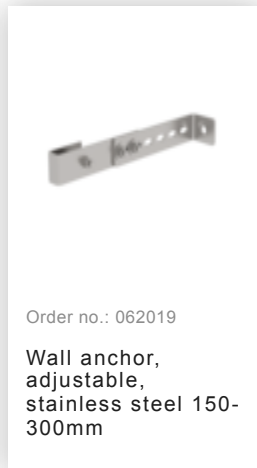

Order no.: 062004

Shaft ladder, V4A
stainless steel, 300 mm
clear width 4 rungs

Accessories for the product family

Order no.: 065001

Entry aid (grab bar)
stainless steel

Order no.: 065003

Entry aid (grab bar)
with stainless steel
sleeve

Order no.: 065009

Entry aid, double
side-rails, stainless
steel 340mm

Order no.: 065004

Entry aid, can be
lowered (grab bar)
with stainless steel
sleeve

Order no.: 019119

Shaft ladder, V4A
stainless steel
300mm

Order no.: 077550

Fall protection rail
1,40m with
connecting strap,
stainless steel

Order no.: 077551

Fall protection rail
1,96m with
connecting strap,
stainless steel

Order no.: 077552

Fall protection rail
2,80m with
connecting strap,
stainless steel