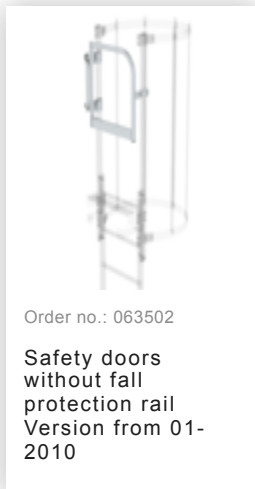

Order no.: 062049

Exit side-rail angled

Bright aluminium

Accessories for the product family

Order no.: 063500

Safety barrier Bare
aluminium

Order no.: 063502

Safety doors
without fall
protection rail
Version from 01-
2010