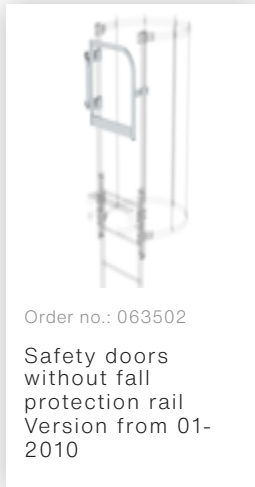

Order no.: 062049

Exit side-rail angled Bright aluminium

Accessories for the product family

Order no.: 063500

Safety barrier
Bare aluminium

Order no.: 063502

Safety doors
without fall
protection rail
Version from 01-
2010