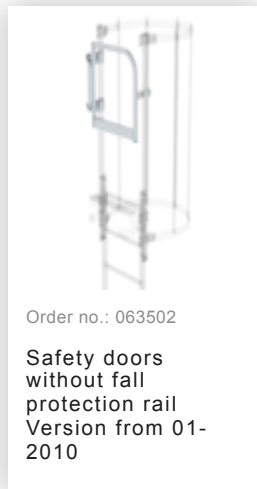

Order no.: 062243

Exit side-rail straight

Bright aluminium

### Accessories for the product family

---

Order no.: 063500

Safety barrier Bare  
aluminium

Order no.: 063502

Safety doors  
without fall  
protection rail  
Version from 01-  
2010