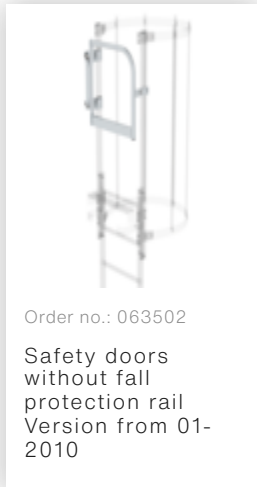

## Exit side-rail straight Bright aluminium

### Accessories for the product family

---

Order no.: 063500

Safety barrier  
Bare aluminium

Order no.: 063502

Safety doors  
without fall  
protection rail  
Version from 01-  
2010