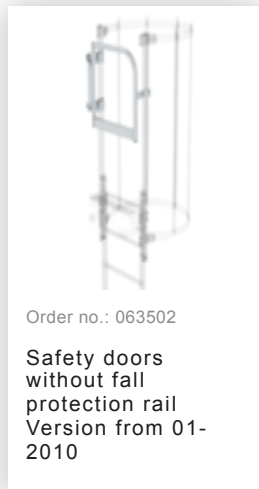

Order no.: 062243

Exit side-rail straight

Bright aluminium

Accessories for the product family

Order no.: 063500

Safety barrier Bare
aluminium

Order no.: 063502

Safety doors
without fall
protection rail
Version from 01-
2010