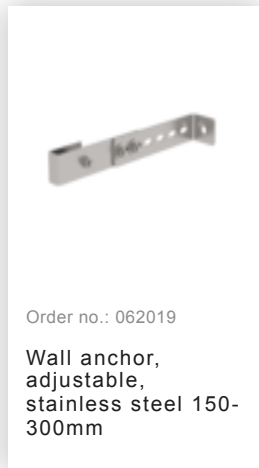

Order no.: 063004

Shaft ladder, V4A
stainless steel, 400 mm
clear width 4 rungs

Accessories for the product family

Order no.: 065001

Entry aid (grab bar)
stainless steel

Order no.: 065003

Entry aid (grab bar)
with stainless steel
sleeve

Order no.: 065011

Entry aid, double
side-rails, stainless
steel 440mm

Order no.: 065004

Entry aid, can be
lowered (grab bar)
with stainless steel
sleeve

Order no.: 019120

Shaft ladder, V4A
stainless steel
400mm

Order no.: 077550

Fall protection rail
1,40m with
connecting strap,
stainless steel

Order no.: 077551

Fall protection rail
1,96m with
connecting strap,
stainless steel

Order no.: 077552

Fall protection rail
2,80m with
connecting strap,
stainless steel