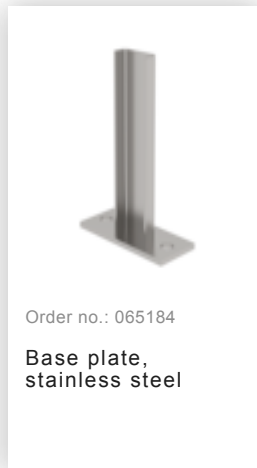

Order no.: 063004

Shaft ladder, V4A
stainless steel, 400 mm
clear width 4 rungs

Accessories for the product family

Order no.: 065001

Entry aid (grab bar)
stainless steel

Order no.: 065003

Entry aid (grab bar)
with stainless steel
sleeve

Order no.: 065011

Entry aid, double
side-rails, stainless
steel 440mm

Order no.: 065004

Entry aid, can be
lowered (grab bar)
with stainless steel
sleeve

Order no.: 019120

Shaft ladder, V4A
stainless steel
400mm

Order no.: 077550

Fall protection rail
1,40m with
connecting strap,
stainless steel

Order no.: 077551

Fall protection rail
1,96m with
connecting strap,
stainless steel

Order no.: 077552

Fall protection rail
2,80m with
connecting strap,
stainless steel