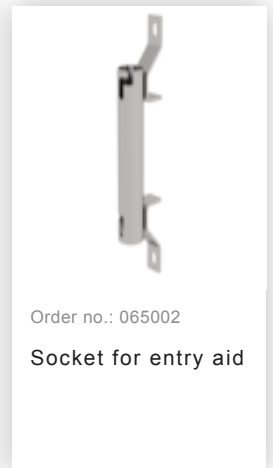

Order no.: 063004

Shaft ladder, V4A
stainless steel, 400 mm
clear width 4 rungs

Accessories for the product family

Order no.: 065001

Entry aid (grab bar)
stainless steel

Order no.: 065003

Entry aid (grab bar)
with stainless steel
sleeve

Order no.: 065011

Entry aid, double
side-rails, stainless
steel 440mm

Order no.: 065004

Entry aid, can be
lowered (grab bar)
with stainless steel
sleeve

Order no.: 019120

Shaft ladder, V4A
stainless steel
400mm

Order no.: 077550

Fall protection rail
1,40m with
connecting strap,
stainless steel

Order no.: 077551

Fall protection rail
1,96m with
connecting strap,
stainless steel

Order no.: 077552

Fall protection rail
2,80m with
connecting strap,
stainless steel