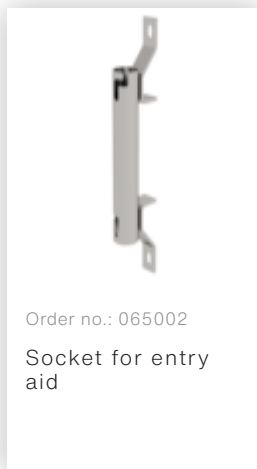

Order no.: 063004

Shaft ladder, V4A
stainless steel, 400 mm
clear width 4 rungs

Accessories for the product family

Order no.: 077550

Fall protection rail
1,40m with
connecting strap,
stainless steel

Order no.: 077551

Fall protection rail
1,96m with
connecting strap,
stainless steel

Order no.: 077552

Fall protection rail
2,80m with
connecting strap,
stainless steel

Order no.: 019176

Inventory sticker

Order no.: 019175

Inspection sticker
40 x 40 mm

Order no.: 019230

Side-rail cap for
shaft ladders
50x20 mm

Order no.: 060018

Wall anchor, rigid,
galvanised steel

Order no.: 060019

Wall anchor,
adjustable,
galvanised steel
150-300mm

Order no.: 060021

Wall anchor,
adjustable,
galvanised steel
165-215mm