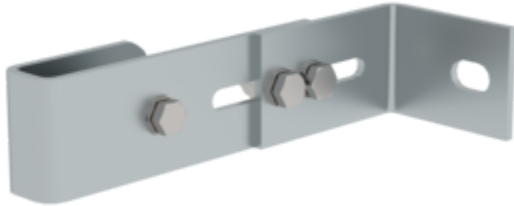

Order no.: 063250

**Wall anchor, adjustable,
165-205 mm,
galvanised steel 165-
205 hot-galvanised
steel**

Accessories for this product