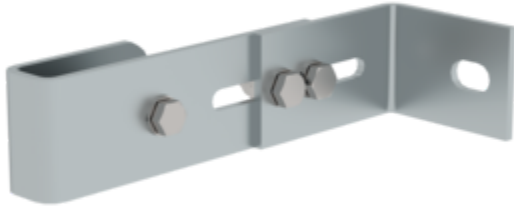

Order no.: 063250

**Wall anchor, adjustable,
165–205 mm,
galvanised steel 165–
205 hot-galvanised
steel**

Accessories for this product