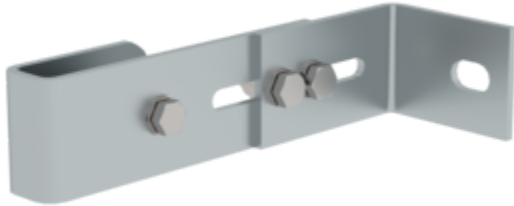

Order no.: 063250

Wall anchor, adjustable,  
165–205 mm, galvanised  
steel 165–205 hot-  
galvanised steel