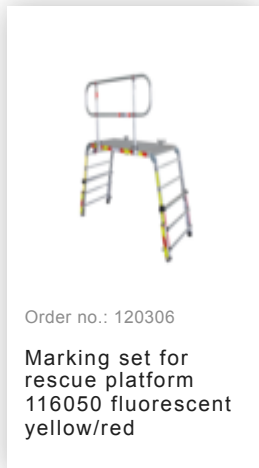

Rescue and working platform with folding frame DIN 14830

Accessories for the product family