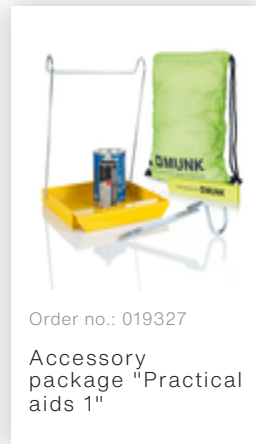

Order no.: 033510

Double-sided rung ladder suitable for stairs 2x5 rungs

Accessories for the product family

Order no.: 019326

Accessory
package "TRBS
kit"

Order no.: 019324

Accessory
package "Secure
footing"

Order no.: 019325

Accessory
package "Secure
footing outdoors"

Order no.: 019327

Accessory
package "Practical
aids 1"

Order no.: 019900

Hook-in platform
R13 for rung
ladders RAL 1021

Order no.: 01910

Hook-in step R13 for rung ladders