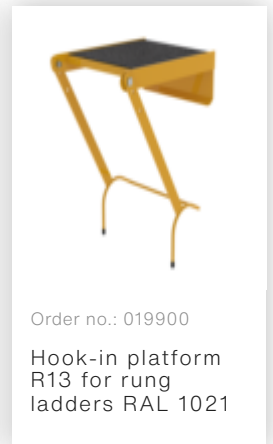

Order no.: 033510

Double-sided rung ladder suitable for stairs 2x5 rungs

Accessories for the product family

Order no.: 019326

Accessory
package "TRBS
kit"

Order no.: 019324

Accessory
package "Secure
footing"

Order no.: 019325

Accessory
package "Secure
footing outdoors"

Order no.: 019327

Accessory
package "Practical
aids 1"

Order no.: 019900

Hook-in platform
R13 for rung
ladders RAL 1021

Order no.: 01910

Hook-in step R13 for rung ladders

Order no.: 019213

nivello® foot plate for gratings 126 x 89 mm

Order no.: 019211

nivello® foot plate for smooth surfaces for depth of side-rail 58 / 73 mm

Order no.: 019224

nivello® foot plate, claw

Order no.: 019215

nivello® inside shoe, electrically conductive 58 x 25 mm

Order no.: 019219

nivello® foot plate, electrically conductive for depth of side-rail 58 / 73 mm

Order no.: 019270

Storage tray for double-sided rung ladder yellow RAL 1021