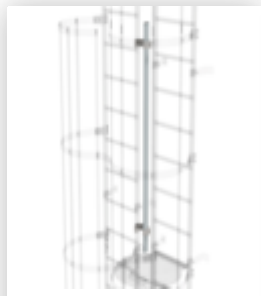

Back protection hoop strut, 3,000mm long Bright aluminium

Order no.: 063235

Back protection hoop strut, 3,000mm long Galvanised steel

Order no.: 068235

Back protection hoop strut, 3,000mm long Stainless steel

Order no.: 061274

Safety strut for offset version Anodised aluminium

Order no.: 062274

Safety strut for offset version Bright aluminium

Order no.: 063274

Safety strut for
offset version
Galvanised steel

Order no.: 068274