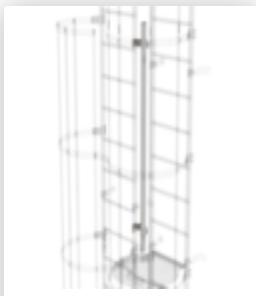

Back protection hoop strut, 3,000mm long Bright aluminium

Order no.: 063235

Back protection hoop strut, 3,000mm long Galvanised steel

Order no.: 068235

Back protection hoop strut, 3,000mm long Stainless steel

Order no.: 061274

Safety strut for offset version Anodised aluminium

Order no.: 062274

Safety strut for offset version Bright aluminium

Order no.: 063274

Safety strut for
offset version
Galvanised steel

Order no.: 068274