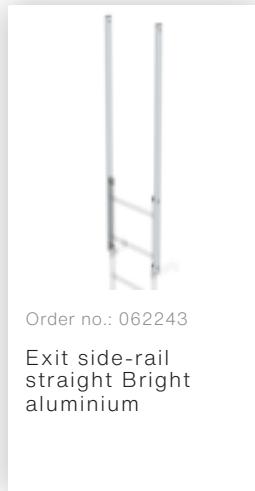

Order no.: 510130

**Multiple-flight vertical  
ladder with back  
protection  
(construction) bright  
aluminium 11.84m**

**Accessories for the product family**

Order no.: 062235

Back protection hoop strut, 3,000mm long Bright aluminium

Order no.: 062963

Back protection hoop offset design Bright aluminium

Order no.: 063961

Transfer platform between ladder sections, Ø 700 mm Galvanised steel

Order no.: 061236

Vertical ladder connector 200 mm Cast aluminium