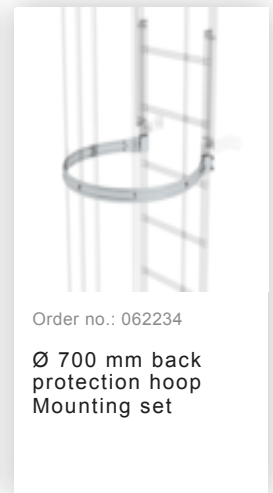

Accessories for the product family