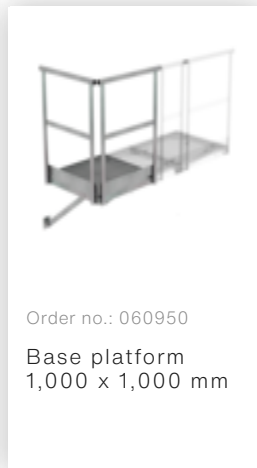

Order no.: 063499

Access guard can  
be hooked in  
Bright aluminium,  
height: 1,190 mm

Order no.: 060941

Extension platform  
400 x 800 mm

Order no.: 060943

Extension platform  
800 x 800 mm

Order no.: 060951

Extension platform  
1000 x 1000 mm

Order no.: 060952

Extension platform  
500 x 1000 mm

Order no.: 060942  
Base platform 800  
x 800 mm

Order no.: 060950  
Base platform  
1,000 x 1,000 mm

Order no.: 019176  
Inventory sticker