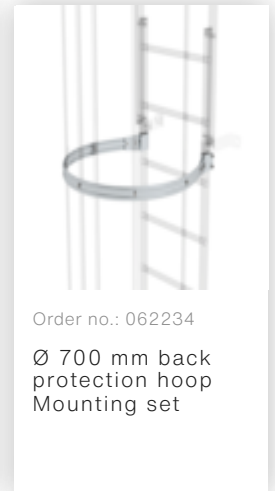

Order no.: 510130

**Multiple-flight vertical  
ladder with back  
protection  
(construction) bright  
aluminium 11.84m**

**Accessories for the product family**

Order no.: 062235

Back protection hoop strut, 3,000mm long Bright aluminium

Order no.: 062963

Back protection hoop offset design Bright aluminium

Order no.: 063961

Transfer platform between ladder sections, Ø 700 mm Galvanised steel

Order no.: 061236

Vertical ladder connector 200 mm Cast aluminium

Wall anchor U-bracket, adjustable, 165-205 mm, galvanised steel

Order no.: 063260

Wall anchor U-bracket, adjustable, 200-275 mm, galvanised steel

Order no.: 063267

Wall anchor U-bracket, adjustable, 275-375mm, galvanised steel