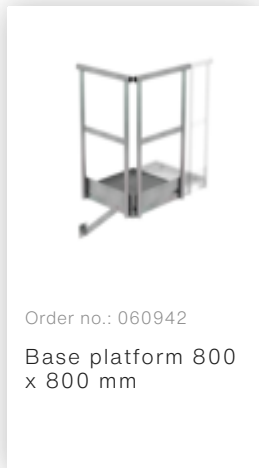

Order no.: 510130

**Multiple-flight vertical  
ladder with back  
protection  
(construction) bright  
aluminium 11.84m**

**Accessories for the product family**

Order no.: 062265

Ladder section  
bright aluminium  
10 rungs

Order no.: 062277

Back protection  
extension Bright  
aluminium

Order no.: 061445

Access protection  
access ladder

Order no.: 070550

Access guarding  
Enclosure

Order no.: 063497

Access guard  
locking door

Order no.: 063499

Access guard can  
be hooked in  
Bright aluminium,  
height: 1,190 mm

Order no.: 060941

Extension platform  
400 x 800 mm

Order no.: 060943

Extension platform  
800 x 800 mm

Order no.: 060951

Extension platform  
1000 x 1000 mm

Order no.: 060952

Extension platform  
500 x 1000 mm

Order no.: 060942  
Base platform 800  
x 800 mm

Order no.: 060950  
Base platform  
1,000 x 1,000 mm

Order no.: 019176  
Inventory sticker