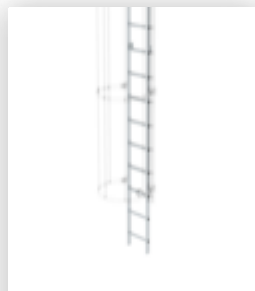

Order no.: 061445

Access protection
access ladder