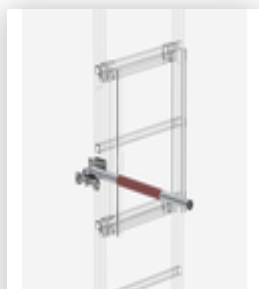

Order no.: 062970

Exit step bright aluminium
Clearance 300 mm

Order no.: 062237

Back protection hoop lateral exit
Natural exit with mounting kit

Order no.: 062277

Back protection extension Bright aluminium

Order no.: 062446

Access guard emergency exit ladder 12 rungs for vertical ladders

Order no.: 063504

Safety barrier for emergency descent ladder
Exit on left

Order no.: 063505

Safety barrier for emergency descent ladder
Exit on right