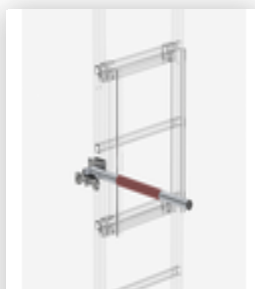

Order no.: 062277

Back protection extension Bright aluminium

Order no.: 062446

Access guard emergency exit ladder 12 rungs for vertical ladders

Order no.: 063504

Safety barrier for emergency descent ladder
Exit on left