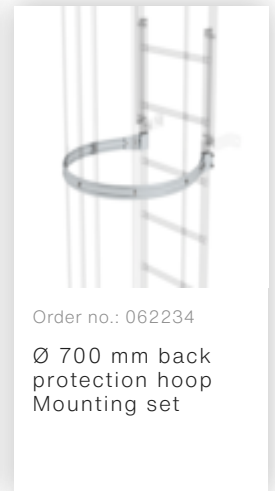

Order no.: 510230

**Multiple-flight vertical
ladder with back
protection (emergency
ladder) bright aluminium
12.12m**

Accessories for the product family

Order no.: 062235

Back protection
hoop strut,
3,000mm long
Bright aluminium

Order no.: 062963

Back protection
hoop offset design
Bright aluminium

Order no.: 063961

Transfer platform
between ladder
sections, Ø 700
mm Galvanised
steel

Order no.: 061236

Vertical ladder
connector 200 mm
Cast aluminium

Wall anchor U-
bracket,
adjustable, 165-
205 mm,
galvanised steel
165-205 mm,
galvanised steel

Order no.: 063260

Wall anchor U-
bracket,
adjustable, 200-
275 mm,
galvanised steel
200-275 mm,
galvanised steel