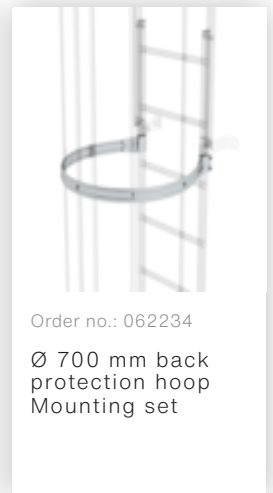

Order no.: 510230

**Multiple-flight vertical
ladder with back
protection (emergency
ladder) bright aluminium
12.12m**

Accessories for the product family

Order no.: 062235

Back protection hoop strut, 3,000mm long Bright aluminium

Order no.: 062963

Back protection hoop offset design Bright aluminium

Order no.: 063961

Transfer platform between ladder sections, Ø 700 mm Galvanised steel

Order no.: 061236

Vertical ladder connector 200 mm Cast aluminium