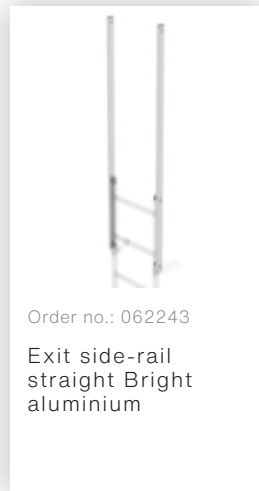

Order no.: 510230

**Multiple-flight vertical
ladder with back
protection (emergency
ladder) bright aluminium
12.12m**

Accessories for the product family

Order no.: 062235

Back protection
hoop strut,
3,000mm long
Bright aluminium

Order no.: 062963

Back protection
hoop offset design
Bright aluminium

Order no.: 063961

Transfer platform
between ladder
sections, Ø 700
mm Galvanised
steel

Order no.: 061236

Vertical ladder
connector 200 mm
Cast aluminium

Wall anchor U-
bracket,
adjustable, 165-
205 mm,
galvanised steel
165-205 mm,
galvanised steel

Order no.: 063260

Wall anchor U-
bracket,
adjustable, 200-
275 mm,
galvanised steel
200-275 mm,
galvanised steel