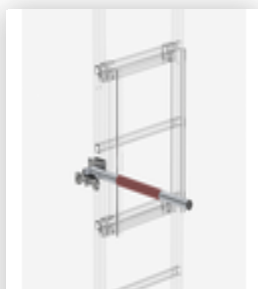

Order no.: 062970

Exit step bright aluminium
Clearance 300 mm

Order no.: 062237

Back protection hoop lateral exit
Natural exit with mounting kit

Order no.: 062277

Back protection extension Bright aluminium

Order no.: 062446

Access guard emergency exit ladder 12 rungs for vertical ladders

Order no.: 063504

Safety barrier for emergency descent ladder
Exit on left

Order no.: 063505

Safety barrier for emergency descent ladder
Exit on right