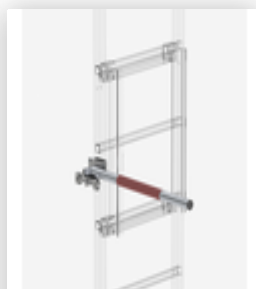

Order no.: 062968

Exit step bright aluminium
Clearance 200 mm

Order no.: 062969

Exit step bright aluminium
Clearance 250 mm

Order no.: 062970

Exit step bright aluminium
Clearance 300 mm

Order no.: 062237

Back protection hoop lateral exit
Natural exit with mounting kit

Order no.: 062277

Back protection extension Bright aluminium

Order no.: 062446

Access guard emergency exit ladder 12 rungs for vertical ladders

Order no.: 063504

Safety barrier for emergency descent ladder
Exit on left