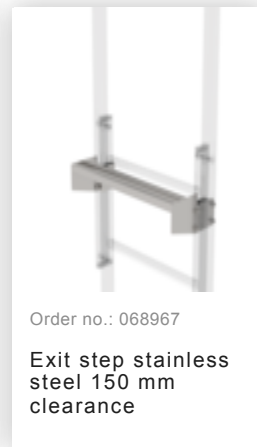

Order no.: 064273

Special wall bracket, adjustment range 800-900mm, stainless steel

Order no.: 063253

Ground attachment for base plate for vertical ladders galvanised steel

Order no.: 068253

Ground attachment for base plate for vertical ladders

Order no.: 063278

Wall anchor

Order no.: 061243

Exit side-rail straight Anodised aluminium

Order no.: 061049

Exit side-rail angled Anodised aluminium

Order no.: 061050

Exit side-rail with railing attachment Anodised aluminium

Order no.: 062966

Exit step bright aluminium Clearance 100 mm

Order no.: 062967

Exit step bright aluminium 150 mm clearance

Order no.: 062968

Exit step bright aluminium Clearance 200 mm

Order no.: 061234

Ø 700 mm back protection hoop  
Complete with mounting kit

Order no.: 061237

Back protection hoop lateral exit  
Anodised exit with mounting kit

Order no.: 061963

Back protection hoop offset design  
Anodised aluminium

Order no.: 070550

Access guarding Enclosure

Order no.: 063961