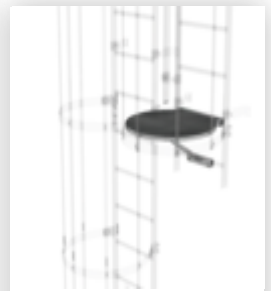

Order no.: 061237

Back protection hoop lateral exit  
Anodised exit with mounting kit

Order no.: 061963

Back protection hoop offset design  
Anodised aluminium

Order no.: 070550

Access guarding Enclosure

Order no.: 063961

Transfer platform between ladder sections, Ø 700 mm  
Galvanised steel

Order no.: 068961

Transfer platform between ladder sections, Ø 700 mm  
V2A stainless steel

Order no.: 061960

Intermediate platform, folding  
Anodised aluminium