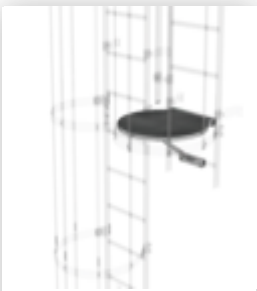

Order no.: 063961
Transfer platform between ladder sections, Ø 700 mm Galvanised steel