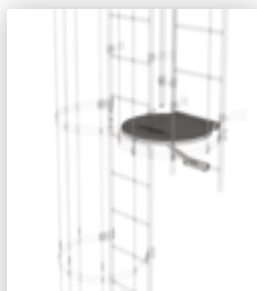

Order no.: 061237

Back protection hoop lateral exit  
Anodised exit with mounting kit

Order no.: 061963

Back protection hoop offset design  
Anodised aluminium

Order no.: 070550

Access guarding Enclosure

Order no.: 063961

Transfer platform between ladder sections, Ø 700 mm  
Galvanised steel

Order no.: 068961

Transfer platform between ladder sections, Ø 700 mm  
V2A stainless steel

Order no.: 061960

Intermediate platform, folding  
Anodised aluminium