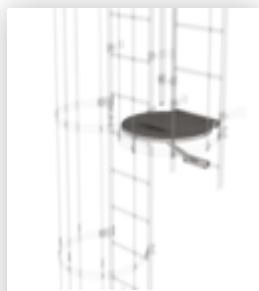

Order no.: 061237
Back protection hoop lateral exit Anodised exit with mounting kit

Order no.: 061963
Back protection hoop offset design Anodised aluminium

Order no.: 070550
Access guarding Enclosure

Order no.: 063961
Transfer platform between ladder sections, Ø 700 mm Galvanised steel