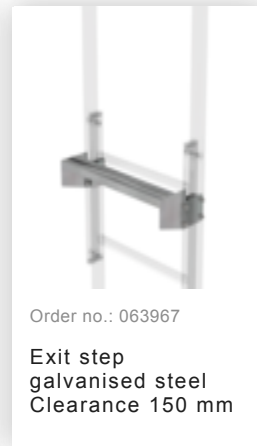

Order no.: 064273

Special wall bracket, adjustment range 800-900mm, stainless steel

Order no.: 063253

Ground attachment for base plate for vertical ladders galvanised steel

Order no.: 068253

Ground attachment for base plate for vertical ladders

Order no.: 063278

Wall anchor

Order no.: 061243

Exit side-rail straight Anodised aluminium

Order no.: 061049

Exit side-rail angled Anodised aluminium

Order no.: 061050

Exit side-rail with railing attachment Anodised aluminium

Order no.: 062966

Exit step bright aluminium Clearance 100 mm

Order no.: 062967

Exit step bright aluminium 150 mm clearance

Order no.: 062968

Exit step bright aluminium Clearance 200 mm

Order no.: 061234

Ø 700 mm back protection hoop  
Complete with mounting kit

Order no.: 061237

Back protection hoop lateral exit  
Anodised exit with mounting kit

Order no.: 061963

Back protection hoop offset design  
Anodised aluminium

Order no.: 070550

Access guarding Enclosure

Order no.: 063961