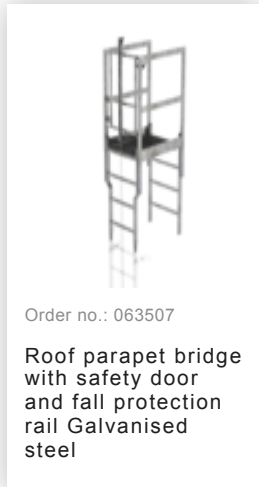

Accessories for this product

Accessories for the product family