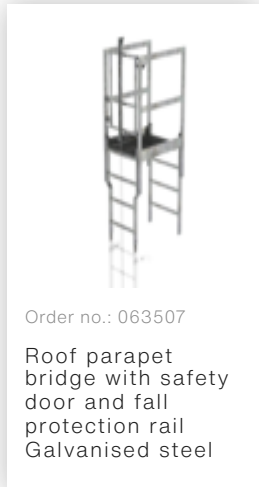

Order no.: 063264

Ladder section galvanised steel 7 rungs

Accessories for this product

Accessories for the product family

Order no.: 068239
Connecting brace
Stainless steel

Order no.: 061236
Vertical ladder connector 200 mm
Cast aluminium

Order no.: 068236
Vertical ladder connector 200 mm
Edelstahl

Order no.: 063257
Wall anchor U-bracket, rigid
Wall clearance 150 mm

Order no.: 063259
Wall anchor U-bracket, rigid
Wall clearance 200 mm

Order no.: 063263
Wall anchor U-bracket, adjustable, 165–205 mm, galvanised steel
165–205 mm, galvanised steel

Order no.: 063260
Wall anchor U-bracket, adjustable, 200–275 mm, galvanised steel
200–275 mm, galvanised steel

Order no.: 063267
Wall anchor U-bracket, adjustable, 275–375 mm, galvanised steel
275–375 mm, galvanised steel