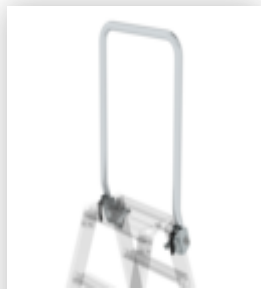

## Double-sided stepladder with clip-step 2x3 steps

### Accessories for this product

---

Order no.: 019297

Grab rail for  
stepladder  
accessible from  
both sides