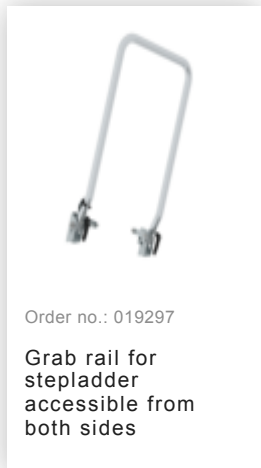

Order no.: 041603

Double-sided stepladder
with clip-step 2x3 steps

Accessories for this product

Accessories for the product family

Order no.: 019325

Accessory package
"Secure footing
outdoors"

Order no.: 019841

XL wall-mounted
ladder holder

Order no.: 019810

Transport lifting
castor for double-
sided step ladders
Ø 125 mm

Order no.: 019219

nivello® foot plate,
electrically
conductive for
depth of side-rail
58 / 73 mm

Order no.: 019213

nivello® foot plate
for gratings 126 x
89 mm
126 x 89 mm

Order no.: 019211

nivello® foot plate
for smooth surfaces
for depth of side-
rail 58 / 73 mm

Order no.: 019224

nivello® foot plate,
claw

Order no.: 019216

nivello® inside
shoe, electrically
conductive 73 x 25
mm

Order no.: 019940

Ground spikes for
ladders with nivello
ladder shoe

Order no.: 019115

Bucket hook for
edged step ladders
and rung ladders