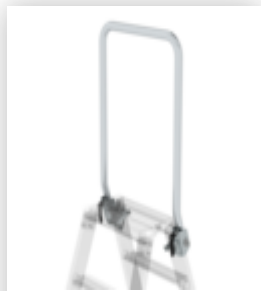

## Double-sided stepladder with clip-step 2x3 steps

### Accessories for this product

---

Order no.: 019297

Grab rail for  
stepladder  
accessible from  
both sides