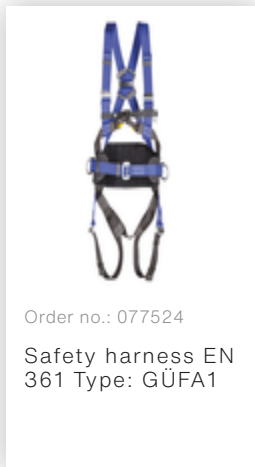

Order no.: 077576

Safety strap runner GÜFA

Accessories for the product family

Order no.: 077585

Case for guided
type fall arrester
for GÜFA and
GÜFA Flexx

Order no.: 077524

Safety harness EN
361 Type: GÜFA1