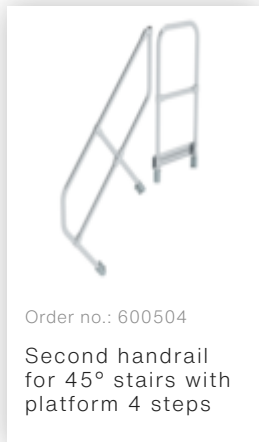

Order no.: 600424

**Stairs with 45° platform
step width 600 mm 4
steps Grooved
aluminium**

Accessories for this product

Order no.: 600504

Second handrail
for 45° stairs with
platform 4 steps

Accessories for the product family

Order no.: 600100
Triangular console
Step width 600mm

Order no.: 070746
Safety barrier 600
m. Knee board
platform width 650

Order no.: 650103
Railing front side
Platform
width/step width
600 mm

Order no.: 690925
Foot bracket for
floor-mounted
installation 1 pcs.