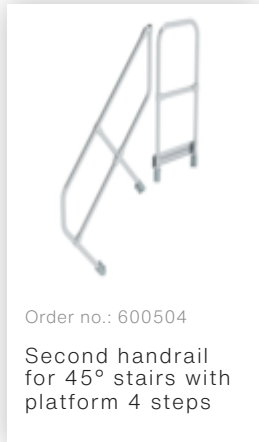

Order no.: 600424

**Stairs with 45° platform
step width 600 mm 4
steps Grooved
aluminium**

Accessories for this product

Accessories for the product family

Order no.: 600100
Triangular console
Step width 600mm

Order no.: 650103
Railing front side
Platform
width/step width
600 mm

Order no.: 690925
Foot bracket for
floor-mounted
installation 1 pcs.

Order no.: 019176
Inventory sticker

Order no.: 019175
Inspection sticker
40 x 40 mm