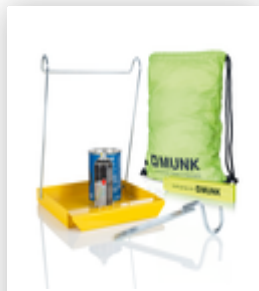

### Accessories for the product family

Order no.: 019327

Accessory package "Practical aids 1"

Order no.: 019900

Hook-in platform R13 for rung ladders RAL 1021

Order no.: 019910

Hook-in step R13 for rung ladders