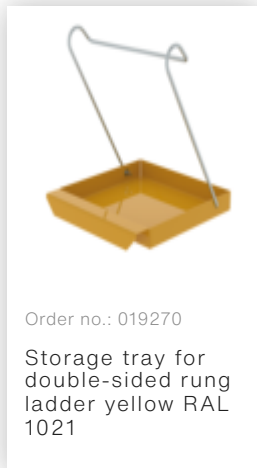

Order no.: 033032

## Double-sided rung ladder, 4-section with nivello® stabiliser 4x8 rungs

### Accessories for the product family

Order no.: 019327

Accessory package "Practical aids 1"

Order no.: 019900

Hook-in platform R13 for rung ladders RAL 1021

Order no.: 019910

Hook-in step R13 for rung ladders