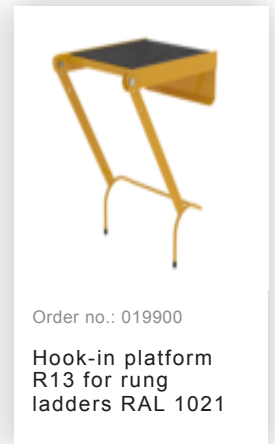

Order no.: 036404

Double-sided rung ladder  
GFRP 2x4 rungs

### Accessories for the product family

Order no.: 019910

Hook-in step R13 for rung ladders

Order no.: 019219

nivello® foot plate, electrically conductive for depth of side-rail 58 / 73 mm

Order no.: 019213

nivello® foot plate for gratings 126 x 89 mm

Order no.: 019211

nivello® foot plate for smooth surfaces for depth of side-rail 58 / 73 mm

Order no.: 019209

nivello® foot plate, standard for depth of side-rail 58 / 73 mm