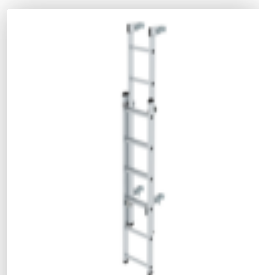

Order no.: 115800

Folding scaffolding with triple platform telescopic Working height 3.60 m

Accessories for the product family

Order no.: 027142

Access ladder with
self-closing quick-
release fasteners

Order no.: 019081

Clip tray for tubes
Ø 50 mm

Order no.: 019274

Storage tray 500 x
220 mm Clamping
range 38-51 mm

Order no.: 019276

Storage tray 800 x
300 mm Clamping
range 38-51 mm

Order no.: 019175

Inspection sticker
40 x 40 mm

Order no.: 019176

Inventory sticker

Order no.: 019477

Automatic steel
hinge for
scaffolding folding
frame

Order no.: 019136

Spring clip for
mobile scaffolding
with short pin,
closed

Order no.: 027104

Height-adjustable
spindle

Order no.: 027922

Swivel castor with
spindle, non-
marking grey
height adjustable
Ø 200 mm

Order no.: 027921

Swivel castor with spindle, electrically conductive height adjustable Ø 200 mm

Order no.: 027959