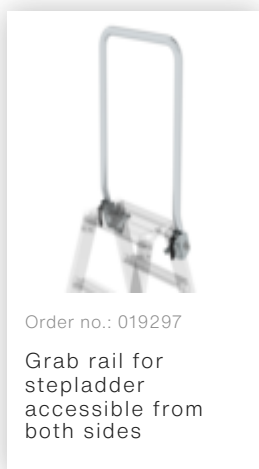

Order no.: 041636

**Double-sided stepladder
with clip-step R13 2x3
steps**

Accessories for this product

Order no.: 019297

Grab rail for
stepladder
accessible from
both sides

Accessories for the product family

Order no.: 019325
Accessory package "Secure footing outdoors"

Order no.: 019841
XL wall-mounted ladder holder

Order no.: 019810
Transport lifting castor for double-sided step ladders
Ø 125 mm

Order no.: 019219
nivello® foot plate, electrically conductive for depth of side-rail 58 / 73 mm

Order no.: 019213
nivello® foot plate for gratings 126 x 89 mm
126 x 89 mm

Order no.: 019211
nivello® foot plate for smooth surfaces for depth of side-rail 58 / 73 mm

Order no.: 019224
nivello® foot plate, claw

Order no.: 019216
nivello® inside shoe, electrically conductive 73 x 25 mm

Order no.: 019847
Screw-on castors for 73 mm side-rail

Order no.: 019940
Ground spikes for ladders with nivello ladder shoe

Order no.: 019115
Bucket hook for edged step ladders and rung ladders